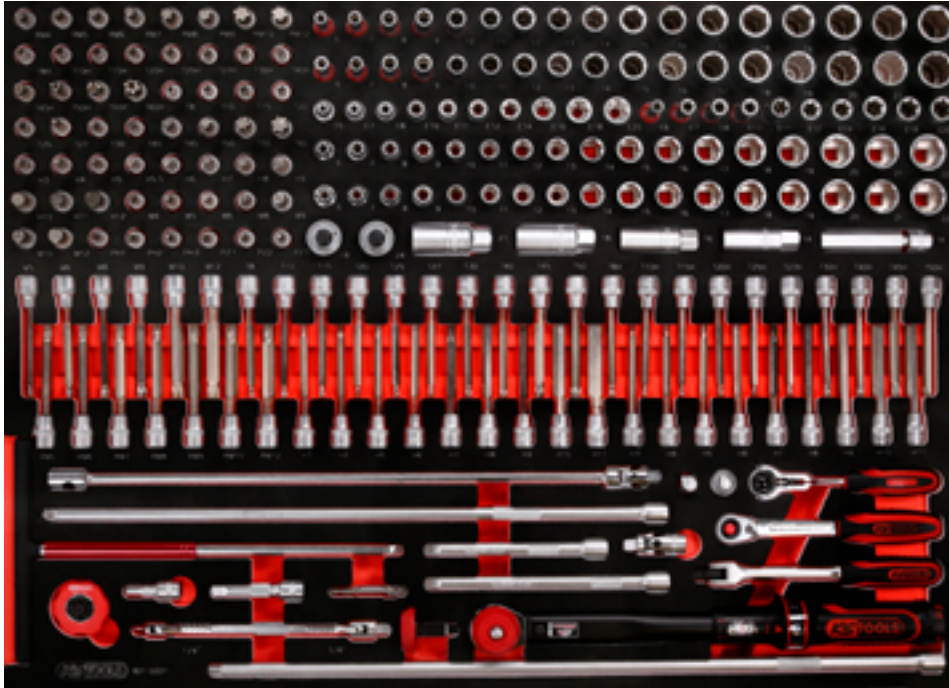

# XL 3/8" Socket spanner set

221

790 x 568

Pos.	Code	Description	pcs	Pos.	Code	Description	pcs	Pos.	Code	Description	pcs
1	917.3921	3/8" RIBE® Bit socket, M4	1	39	911.3868	3/8" Bit socket hexagon, 8 mm	1	77	917.3856	3/8" 12 Point socket, deep, 9 mm	1
2	917.3922	3/8" RIBE® Bit socket, M5	1	40	917.3969	3/8" Bit socket hexagon, 9 mm	1	78	917.3970	3/8" 12 Point socket, deep, 10 mm	1
3	917.3923	3/8" RIBE® Bit socket, M6	1	41	917.3857	3/8" Bit socket hexagon, 10 mm	1	79	917.3971	3/8" 12 Point socket, deep, 11 mm	1
4	917.3924	3/8" RIBE® Bit socket, M7	1	42	917.3992	3/8" Bit socket hexagon, 11 mm	1	80	917.3972	3/8" 12 Point socket, deep, 12 mm	1
5	917.3925	3/8" RIBE® Bit socket, M8	1	43	911.3862	3/8" Bit socket hexagon, 12 mm	1	81	917.3973	3/8" 12 Point socket, deep, 13 mm	1
6	917.3926	3/8" RIBE® Bit socket, M9	1	44	911.3918	3/8" Bit socket spline (XZN), M4	1	82	917.3974	3/8" 12 Point socket, deep, 14 mm	1
7	917.3927	3/8" RIBE® Bit socket, M10	1	45	911.3915	3/8" Bit socket spline (XZN), M5	1	83	917.3975	3/8" 12 Point socket, deep, 15 mm	1
8	917.3928	3/8" RIBE® Bit socket, M12	1	46	911.3916	3/8" Bit socket spline (XZN), M6	1	84	917.3976	3/8" 12 Point socket, deep, 16 mm	1
9	917.3929	3/8" Bit socket Torx tamperproof, TB 8	1	47	911.3917	3/8" Bit socket spline (XZN), M8	1	85	917.3977	3/8" 12 Point socket, deep, 17 mm	1
10	911.3960	3/8" Bit socket Torx tamperproof, TB 10	1	48	917.3901	3/8" Bit socket spline (XZN), M9	1	86	917.3978	3/8" 12 Point socket, deep, 18 mm	1
11	911.3961	3/8" Bit socket Torx tamperproof, TB 15	1	49	911.3920	3/8" Bit socket spline (XZN), M10	1	87	917.3979	3/8" 12 Point socket, deep, 19 mm	1
12	911.3962	3/8" Bit socket Torx tamperproof, TB 20	1	50	917.3903	3/12" Bit socket spline (XZN), M12	1	88	917.3980	3/8" 12 Point socket, deep, 20 mm	1
13	911.3963	3/8" Bit socket Torx tamperproof, TB 25	1	51	911.3875	3/8" Bit socket, PH1	1	89	917.3981	3/8" 12 Point socket, deep, 21 mm	1
14	911.3964	3/8" Bit socket Torx tamperproof, TB 27	1	52	911.3876	3/8" Bit socket, PH2	1	90	917.3982	3/8" 12 Point socket, deep, 22 mm	1
15	911.3965	3/8" Bit socket Torx tamperproof, TB 30	1	53	911.3877	3/8" Bit socket, PH3	1	91	911.4340	3/8" Torx E Socket, E6	1
16	911.3966	3/8" Bit socket Torx tamperproof, TB 40	1	54	911.3881	3/8" Bit socket, PZ1	1	92	911.4341	3/8" Torx E Socket, E7	1
17	911.3967	3/8" Bit socket Torx tamperproof, TB 45	1	55	911.3882	3/8" Bit socket, PZ2	1	93	911.4342	3/8" Torx E Socket, E8	1
18	911.3968	3/8" Bit socket Torx tamperproof, TB 50	1	56	911.3883	3/8" Bit socket, PZ3	1	94	911.4318	3/8" Torx E Socket, E10	1
19	911.3969	3/8" Bit socket Torx tamperproof, TB 55	1	57	917.4806	3/8" Hexagonal socket, deep, 6 mm	1	95	911.4319	3/8" Torx E Socket, E11	1
20	911.3970	3/8" Bit socket Torx tamperproof, TB 60	1	58	917.4807	3/8" Hexagonal socket, deep, 7 mm	1	96	911.4320	3/8" Torx E Socket, E12	1
21	911.3934	3/8" Bit socket Torx, T8	1	59	917.3828	3/8" Hexagonal socket, deep, 8 mm	1	97	911.4321	3/8" Torx E Socket, E14	1
22	911.3887	3/8" Bit socket Torx, T10	1	60	917.3829	3/8" Hexagonal socket, deep, 9 mm	1	98	911.4343	3/8" Torx E Socket, E16	1
23	911.3869	3/8" Bit socket Torx, T15	1	61	917.3830	3/8" Hexagonal socket, deep, 10 mm	1	99	911.4344	3/8" Torx E Socket, E18	1
24	911.3870	3/8" Bit socket Torx, T20	1	62	917.3831	3/8" Hexagonal socket, deep, 11 mm	1	100	911.4345	3/8" Torx E Socket, E20	1
25	911.3871	3/8" Bit socket Torx, T25	1	63	917.3832	3/8" Hexagonal socket, deep, 12 mm	1	101	911.4386	3/8" Torx E Socket, E6, long	1
26	911.3872	3/8" Bit socket Torx, T27	1	64	917.3833	3/8" Hexagonal socket, deep, 13 mm	1	102	911.4387	3/8" Torx E Socket, E7, long	1
27	911.3873	3/8" Bit socket Torx, T30	1	65	917.3834	3/8" Hexagonal socket, deep, 14 mm	1	103	911.4388	3/8" Torx E Socket, E8, long	1
28	911.3874	3/8" Bit socket Torx, T40	1	66	917.3835	3/8" Hexagonal socket, deep, 15 mm	1	104	911.4390	3/8" Torx E Socket, E10, long	1
29	911.3885	3/8" Bit socket Torx, T45	1	67	917.3836	3/8" Hexagonal socket, deep, 16 mm	1	105	911.4391	3/8" Torx E Socket, E11, long	1
30	911.3884	3/8" Bit socket Torx, T50	1	68	917.3837	3/8" Hexagonal socket, deep, 17 mm	1	106	911.4392	3/8" Torx E Socket, E12, long	1
31	911.3888	3/8" Bit socket Torx, T55	1	69	917.3838	3/8" Hexagonal socket, deep, 18 mm	1	107	911.4394	3/8" Torx E Socket, E14, long	1
32	911.3889	3/8" Bit socket Torx, T60	1	70	917.3839	3/8" Hexagonal socket, deep, 19 mm	1	108	911.4396	3/8" Torx E Socket, E16, long	1
33	911.3863	3/8" Bit socket hexagon, 3 mm	1	71	917.3840	3/8" Hexagonal socket, deep, 20 mm	1	109	911.4398	3/8" Torx E Socket, E18, long	1
34	911.3864	3/8" Bit socket hexagon, 4 mm	1	72	917.3841	3/8" Hexagonal socket, deep, 21 mm	1	110	911.4399	3/8" Torx E Socket, E20, long	1
35	911.3865	3/8" Bit socket hexagon, 5 mm	1	73	917.3842	3/8" Hexagonal socket, deep, 22 mm	1	111	917.3806	3/8" Hexagonal socket, 6 mm	1
36	911.38655	3/8" Bit socket hexagon, 5, 5 mm	1	74	917.4831	3/8" 12 Point socket, deep, 6 mm	1	112	917.3807	3/8" Hexagonal socket, 7 mm	1
37	911.3866	3/8" Bit socket hexagon, 6 mm	1	75	917.4832	3/8" 12 Point socket, deep, 7 mm	1	113	917.3808	3/8" Hexagonal socket, 8 mm	1
38	911.3867	3/8" Bit socket hexagon, 7 mm	1	76	917.3855	3/8" 12 Point socket, deep, 8 mm	1	114	917.3809	3/8" Hexagonal socket, 9 mm	1