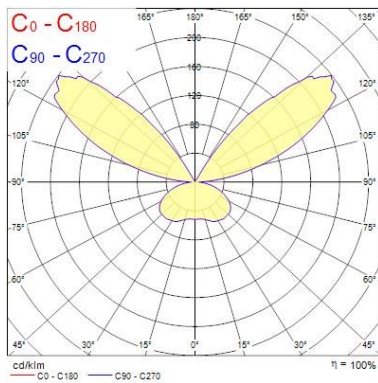

Optical data

Fixture luminous flux (lm)	469
Luminaire efficacy (lm/W)	40
LOR (%)	100
Colour temperature (K)	2700
Light colour	Amber White
CRI (Ra)	85
Adjustable chromaticity	N

Electrical data

Total power consumption (W)	12
Mains voltage (V)	100-240V
Electrical protection	Class II
Control gear type	LED driver constant current
Transformer required	No
Dimming method	N/A
Drive current (mA)	350
Energy Efficiency Class (A->G) of contained light source	E

Lifetime data

Lifespan L70 B50	50000
Lifespan L80 B20	35000
Lifespan L90 B10	25000

Physical data

Housing colour	White
IP rating	IP20
IK rating	IK02
Diffuser finish	Opal
Diffuser material	PC Polycarbonate
Reflector finish	Other
Nominal Product Length (mm)	75
Nominal Product Width (mm)	125
Nominal Product Height (mm)	330
Weight (kg)	0.529

PHOTOMETRY

Distance [m]	Cone diameter [m]	E _(0°) [lx]	E _(CO) [lx]	Beam angle [°]
0.5	3.38	73.5	97	1
1.0	6.75	73.5	24	0
1.5	10.13	73.5	11	0
2.0	13.50	73.5	6	0
2.5	16.88	73.5	4	0
3.0	20.26	73.5	3	0

Distance [m] Cone diameter [m] Illuminance [lx]
C0 - C180 (Half beam angle: 147.0°)