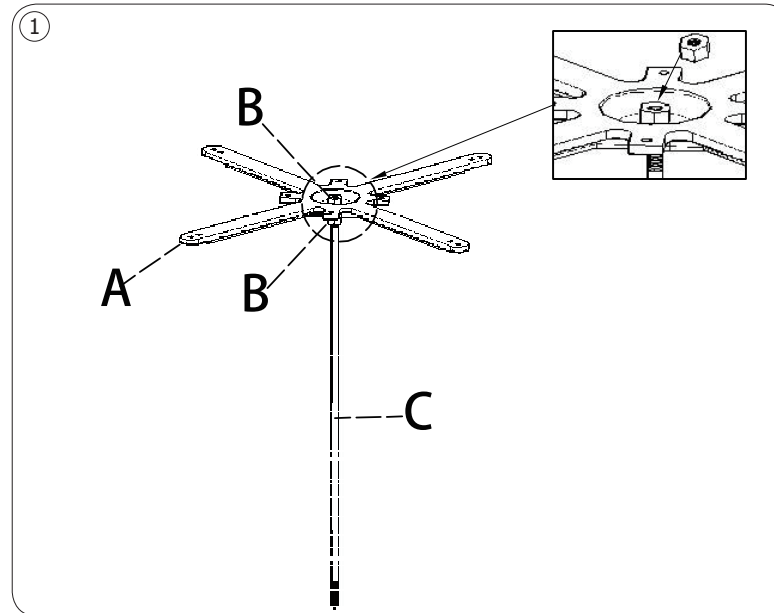

BOLERO

GD385 Bolero Cast Iron Budget Table Base

GH445 Bolero Budget Coffee Height Table Base

A		1pc
B		2pcs
C		1pc
D		1pc
E		1pc
F		1pc
G		1pc

UK	0845 146 2887	Fourth Way, Avonmouth, Bristol, BS11 8TB United Kingdom
NL	0800 – 29 1 29 040 – 2628080	
FR	0800 - 29 2 29 01 60 34 28 80	
DE	0800 – 1860806	
IT	N/A	
ES	901-100 133	
PT	vendas@nisbets.pt	
AU	1300 225 960	15 Badgally Road, Campbelltown, 2560, NSW, Australia

Important!

Please note screws required to fix the base to the Bolero predrilled table tops are supplied with the table top carton. Before assembly, carefully remove all packaging and ensure all parts are present. Please periodically check and tighten assembly. Once assembled please do not attempt to move or lift the table by pulling the table top as this will cause damage to top!