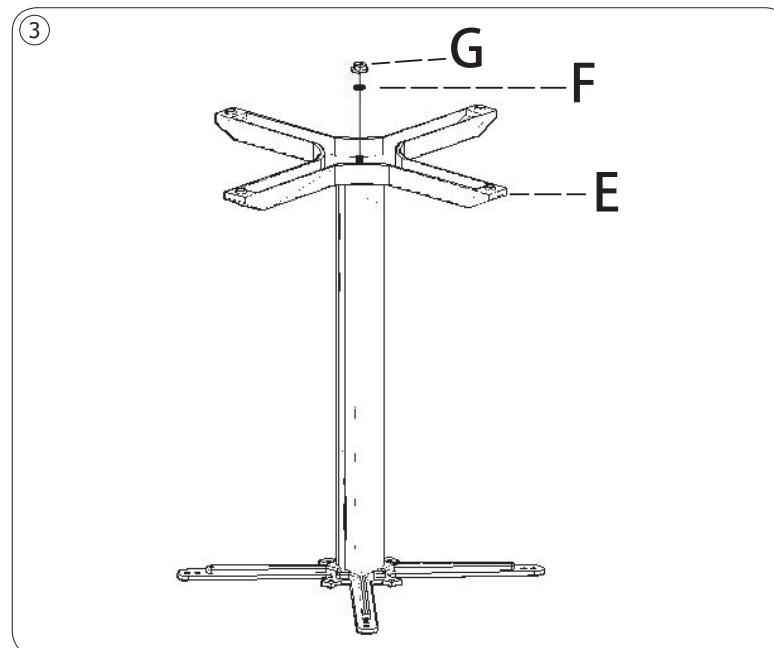

BOLERO

GD385 Bolero Cast Iron Budget Table Base

GH445 Bolero Budget Coffee Height Table Base

A		1pc
B		2pcs
C		1pc
D		1pc
E		1pc
F		1pc
G		1pc

UK	0845 146 2887	Fourth Way, Avonmouth, Bristol, BS11 8TB United Kingdom
NL	0800 – 29 1 29 040 – 2628080	
FR	0800 - 29 2 29 01 60 34 28 80	
DE	0800 – 1860806	
IT	N/A	
ES	901-100 133	
PT	vendas@nisbets.pt	
AU	1300 225 960	15 Badgally Road, Campbelltown, 2560, NSW, Australia

Important!

Please note screws required to fix the base to the Bolero predrilled table tops are supplied with the table top carton. Before assembly, carefully remove all packaging and ensure all parts are present. Please periodically check and tighten assembly. Once assembled please do not attempt to move or lift the table by pulling the table top as this will cause damage to top!