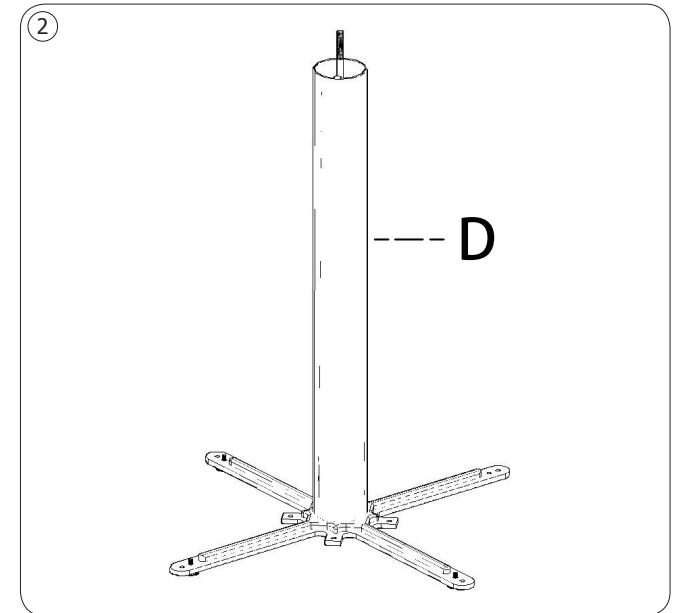

BOLERO

GD385 Bolero Cast Iron Budget Table Base

GH445 Bolero Budget Coffee Height Table Base

A		1pc
B		2pcs
C		1pc
D		1pc
E		1pc
F		1pc
G		1pc

UK	0845 146 2887	Fourth Way, Avonmouth, Bristol, BS11 8TB United Kingdom
NL	0800 – 29 1 29 040 – 2628080	
FR	0800 - 29 2 29 01 60 34 28 80	
DE	0800 – 1860806	
IT	N/A	
ES	901-100 133	
PT	vendas@nisbets.pt	
AU	1300 225 960	15 Badgally Road, Campbelltown, 2560, NSW, Australia

Important!

Please note screws required to fix the base to the Bolero predrilled table tops are supplied with the table top carton. Before assembly, carefully remove all packaging and ensure all parts are present. Please periodically check and tighten assembly. Once assembled please do not attempt to move or lift the table by pulling the table top as this will cause damage to top!