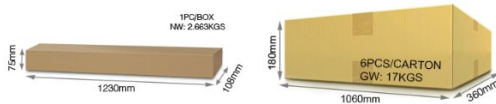

Synergy 21 LED Subordinate Wandfluter 24W RGB+CCT IP66 24V *Milight/Miboxer*

kwh/1000h:	26,40
Lumen:	1800
Watt:	24,0
Nennlebensdauer:	35000 Std.
Schaltzyklen:	50000
Opt. Umgebungstemp.:	25 °C

Product Name: RGB+CCT LED Wall Washer Light (Subordinate Lamp)
Model No.: SYS-RL1
Input Voltage: DC24V
Power: 24W
Working Temperature: -20~60°
Color temperature: 2700~6500K
Luminous Flux: 1800LM
Light Efficiency: 75LM/W
CRI: >80
Lifespan: 50000h
Beam Angle: 15*60°
Illumination distance: >15m
IP Rate: IP66
Housing Material: Die-cast aluminum, stalinite

Energieeffizienzklasse: A+
kWh/1000h: 26,4

Merkmale

Merkmal	Wert
---------	------

Abstrahlwinkel:	15*60
Ampere:	1
CC oder CV:	CV
Dimmbar:	Ja
Grösse:	1017*64*62
LED - Gehäusematerial:	Aluminium
Lichtfarbe:	RGB-WW
Lichtfarbe in Kelvin:	2700~6500
Lumen:	1800
Schutzklasse:	IP66
Volt:	24
Gewicht:	1.9 Kg

Weitere Bilder

Product Parameters

Product Name: RGB+CCT LED Wall Washer Light
(Subordinate Lamp)
Model No.: SYS-RL1
Input Voltage: DC24V
Power: 24W
Working Temperature: -20~60°C
Color temperature: 2700~6500K
Luminous Flux: 1800LM
Light Efficiency: 75LM/W
CRI: >80
Lifespan: 50000h
Beam Angle: 15°60°
Illumination distance: >15m
IP Rate: IP66
Housing Material: Die-cast aluminum, stainless steel