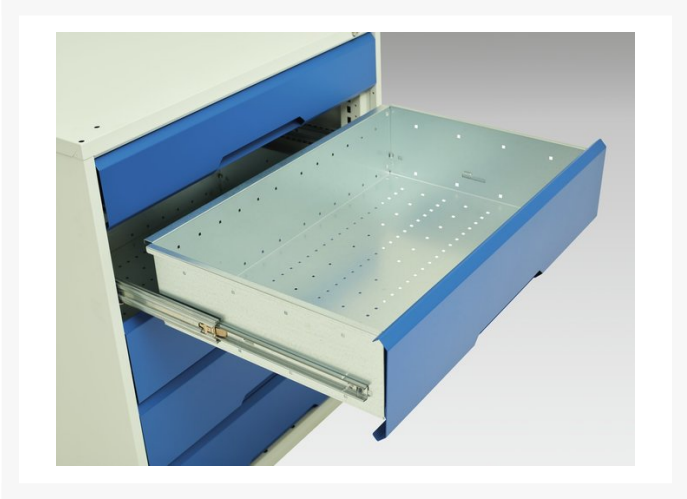

16923204. - verso mobile storage bench (mpx)

Short Description

verso mobile storage bench (mpx) with 3 drawer cab / 3 drawer cab
WxDxH: 1250x600x830mm

Product Images

Additional Information

Description	verso mobile storage bench with 3 drawer cabinet / 3 drawer cabinet. Featuring a robust, steel channel, adjustable height framework with integrated storage units 125mm diameter castors and a 30mm multiplex wood worktop. Delivered assembled. Equivalent cabinet - WxDxH:525/525x550x600mm. Drawer configuration: 2x 125mm, 4x 175mm with 100% extension slides (75kg U.D.L.). Finished in durable powder coat paint. WxDxH: 1250x600x830mm.
Width	1250
Depth	600
Height	830
Customs tariff number	94032080
Product material	Sheet steel
Product surface	Powder coated
Drawer Load Capacity	75 kg
Drawer height 1	125mm
Drawer 1 Internal Dimensions	1130mm x 480mm x 100mm
Drawer height 2	175mm
Drawer 2 Internal Dimensions	1130mm x 480mm x 150mm
Drawer height 3	175mm
Drawer 3 Internal Dimensions	1130mm x 480mm x 150mm
Drawer height 4	125mm
Drawer 4 Internal Dimensions	1130mm x 480mm x 100mm
Drawer height 5	175mm
Drawer 5 Internal Dimensions	1130mm x 480mm x 150mm
Drawer height 6	175mm
Drawer 6 Internal Dimensions	1130mm x 480mm x 150mm
Door type	Plain

Product Options

Colour:	Anthracite grey
	Crimson red
	Gentian blue
	Light grey