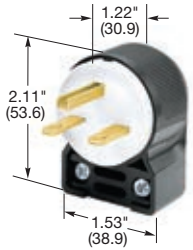

HBL5666C

HBL5666CA

HBL5666VY

HBL5678C

Plugs

Description	Cord Diameter	Catalog Number	
Insulgrip® Plug, black and white nylon.	.230"-.720" (5.8-18.3)	HBL5666C	HBL5466C
Insulgrip® Plug, corrosion resistant, yellow nylon.	.230"-.720" (5.8-18.3)	HBL56CM66C	HBL54CM66C
8-Position Insulgrip® Angle Plug, black and white nylon.	.325"-.655" (8.3-16.6)	HBL5666CA	HBL5466CA
Valise® Plug, yellow nylon.	.220"-.660" (5.6-16.8)	HBL5666VY	HBL5464VY

Note: See page A-47 for accessories.

15A 250V
NEMA 6-15P
 UL CSA
 1.5 HP

20A 250V
NEMA 6-20P
 UL CSA
 2 HP

Insulgrip® Flanged Inlets

Description	Catalog Number	
Nylon casing, back wired.	HBL5678C	HBL5478C

Note: Flanged inlets are not HP rated.
 See page A-47 for accessories.

15A 250V
NEMA 6-15P
 UL CSA

20A 250V
NEMA 6-20P
 UL CSA

For quick visual identification of circuits or configurations.

Colored Cord Clamps*

Description	Color	Catalog Number
For use with 15A and 20A, 2 pole/3 wire, insulgrip plugs and connectors with cord diameter range of .230"-.720" (5.8-18.3) only.	Blue	HBLCORDCLAMPBL
	Green	HBLCORDCLAMPGN
	Orange	HBLCORDCLAMPOR
	Purple	HBLCORDCLAMPP
	Red	HBLCORDCLAMP R
	Yellow	HBLCORDCLAMPY