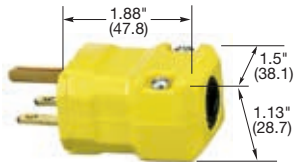

HBL5666C

HBL5666CA

HBL5666VY

HBL5678C

Plugs

Description	Cord Diameter	Catalog Number	
Insulgrip® Plug, black and white nylon.	.230"-.720" (5.8-18.3)	HBL5666C	HBL5466C
Insulgrip® Plug, corrosion resistant, yellow nylon.	.230"-.720" (5.8-18.3)	HBL56CM66C	HBL54CM66C
8-Position Insulgrip® Angle Plug, black and white nylon.	.325"-.655" (8.3-16.6)	HBL5666CA	HBL5466CA
Valise® Plug, yellow nylon.	.220"-.660" (5.6-16.8)	HBL5666VY	HBL5464VY

Note: See page A-47 for accessories.

15A 250V
NEMA 6-15P
 UL CSA
 1.5 HP

20A 250V
NEMA 6-20P
 UL CSA
 2 HP

Insulgrip® Flanged Inlets

Description	Catalog Number	
Nylon casing, back wired.	HBL5678C	HBL5478C

Description	Color	Catalog Number
For use with 15A and 20A, 2 pole/3 wire, insulgrip plugs and connectors with cord diameter range of .230"-.720" (5.8-18.3) only.	Blue	HBLCORDCLAMPBL
	Green	HBLCORDCLAMPGN
	Orange	HBLCORDCLAMPOR
	Purple	HBLCORDCLAMPP
	Red	HBLCORDCLAMP R
	Yellow	HBLCORDCLAMPY