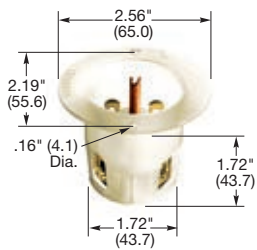

HBL5666C

HBL5666CA

HBL5666VY

HBL5678C

Plugs

Description	Cord Diameter	Catalog Number	
Insulgrip® Plug, black and white nylon.	.230"-.720" (5.8-18.3)	HBL5666C	HBL5466C
Insulgrip® Plug, corrosion resistant, yellow nylon.	.230"-.720" (5.8-18.3)	HBL56CM66C	HBL54CM66C
8-Position Insulgrip® Angle Plug, black and white nylon.	.325"-.655" (8.3-16.6)	HBL5666CA	HBL5466CA
Valise® Plug, yellow nylon.	.220"-.660" (5.6-16.8)	HBL5666VY	HBL5464VY

Note: See page A-47 for accessories.

15A 250V
NEMA 6-15P
 UL CSA
 1.5 HP

20A 250V
NEMA 6-20P
 UL CSA
 2 HP

Insulgrip® Flanged Inlets

Description	Catalog Number	
Nylon casing, back wired.	HBL5678C	HBL5478C

Note: Flanged inlets are not HP rated.
 See page A-47 for accessories.

15A 250V
NEMA 6-15P
 UL CSA

20A 250V
NEMA 6-20P
 UL CSA

For quick visual identification of circuits or configurations.

Colored Cord Clamps*

Description	Color	Catalog Number
For use with 15A and 20A, 2 pole/3 wire, insulgrip plugs and connectors with cord diameter range of .230"-.720" (5.8-18.3) only.	Blue	HBLCORDCLAMPBL
	Green	HBLCORDCLAMPGN
	Orange	HBLCORDCLAMPOR
	Purple	HBLCORDCLAMPP
	Red	HBLCORDCLAMP R
	Yellow	HBLCORDCLAMPY