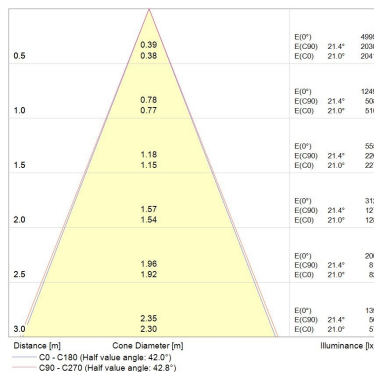

SylFire IP20

SYLFIRE LED TILTABLE 830 DIM WHITE DC
0059827

Diffuser finish	Opal
Diffuser material	PC Polycarbonate
Nominal Product Length (mm)	92
Nominal Product Width (mm)	92
Nominal Product Height (mm)	117
Nominal Product Diameter (mm)	92
Cutout Dimensions (W x L in mm or Diameter in mm)	86
Weight (kg)	0.479

Packaging

Single packaging type	Carton
Product EAN number	5410288598277
Packaging single length / height (cm)	13.5
Packaging single width (cm)	13.0
Packaging single depth (cm)	13.03
DUN14 (outer)	05410288598277
Units per outer package	20
Packaging outer length / height (cm)	68.2
Packaging outer width (cm)	29.7
Packaging outer depth (cm)	29.9

Safety data

Optimal operating condition (°C)	-10-45

PHOTOMETRY

TECHNICAL DRAWINGS