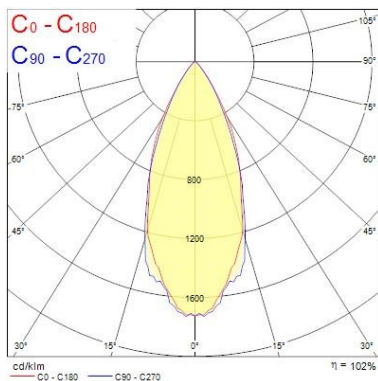

SylFire IP20

SYLFIRE LED TILTABLE 830 DIM WHITE DC
0059827

Diffuser finish	Opal
Diffuser material	PC Polycarbonate
Nominal Product Length (mm)	92
Nominal Product Width (mm)	92
Nominal Product Height (mm)	117
Nominal Product Diameter (mm)	92
Cutout Dimensions (W x L in mm or Diameter in mm)	86
Weight (kg)	0.479

Packaging

Single packaging type	Carton
Product EAN number	5410288598277
Packaging single length / height (cm)	13.5
Packaging single width (cm)	13.0
Packaging single depth (cm)	13.03
DUN14 (outer)	05410288598277
Units per outer package	20
Packaging outer length / height (cm)	68.2
Packaging outer width (cm)	29.7
Packaging outer depth (cm)	29.9

Safety data

Optimal operating condition (°C)	-10-45

PHOTOMETRY

TECHNICAL DRAWINGS