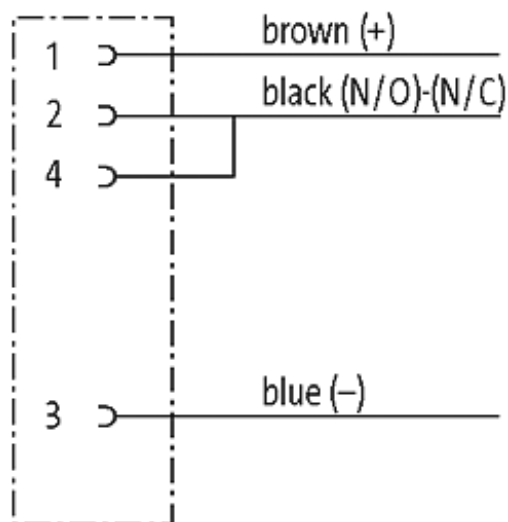

M12 FEMALE 90°

PUR 3X0.34 YELLOW, UL/CSA + ROBOT, drag ch 10m

M12

Female 90°

4-pole

Art.-No. 7005 - M12 Lite - (plastic hexagonal screw) on request

Plastic housings with good resistance against chemicals and oils. The resistance to aggressive media should be individually tested for your application. Further details on request. Further cable lengths on request.

[Link to Product](#)**Illustration**

Female

Product may differ from Image

Approvals

Form

12301

Technical Data

| | |
|-------------------------------|---|
| Protection | IP67 inserted and tightened (EN 60529) |
| Operating voltage | 24 V AC/DC |
| Operating current per contact | max. 4 A |
| Locking of ports | Screw thread M12 × 1 mm (recommended torque 0.6 Nm) self-securing |