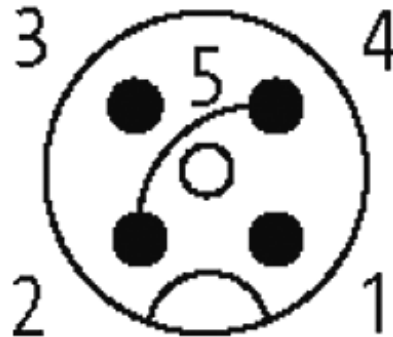

M12 FEMALE 90°

PUR 3X0.34 YELLOW, UL/CSA + ROBOT, drag ch 10m

M12

Female 90°

4-pole

Art.-No. 7005 - M12 Lite - (plastic hexagonal screw) on request

Plastic housings with good resistance against chemicals and oils. The resistance to aggressive media should be individually tested for your application. Further details on request. Further cable lengths on request.

[Link to Product](#)**Illustration**

Female

Product may differ from Image

Approvals

Form

12301

Technical Data

| | |
|-------------------------------|---|
| Protection | IP67 inserted and tightened (EN 60529) |
| Operating voltage | 24 V AC/DC |
| Operating current per contact | max. 4 A |
| Locking of ports | Screw thread M12 × 1 mm (recommended torque 0.6 Nm) self-securing |