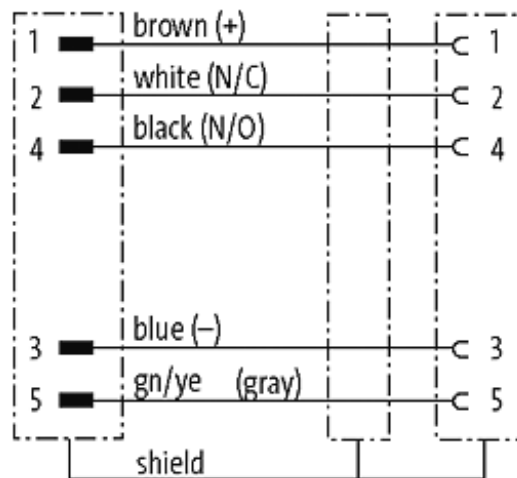

M12 MALE 0° / M12 FEMALE 0° SHIELDED

PUR 5X0.34 shielded GRAY, UL/CSA, drag ch 5m

Male straight to female straight
M12 - M12, 5-pole
shielded

Plastic housings with good resistance against chemicals and oils. The resistance to aggressive media should be individually tested for your application. Further details on request. Further cable lengths on request.

[Link to Product](#)

Illustration

Male

Female

Product may differ from Image