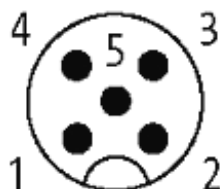

M12 MALE 0° / M12 FEMALE 0° SHIELDED

PUR 5X0.34 shielded GRAY, UL/CSA, drag ch 5m

Male straight to female straight
M12 - M12, 5-pole
shielded

Plastic housings with good resistance against chemicals and oils. The resistance to aggressive media should be individually tested for your application. Further details on request. Further cable lengths on request.

[Link to Product](#)

Illustration

Male

Female

Product may differ from Image