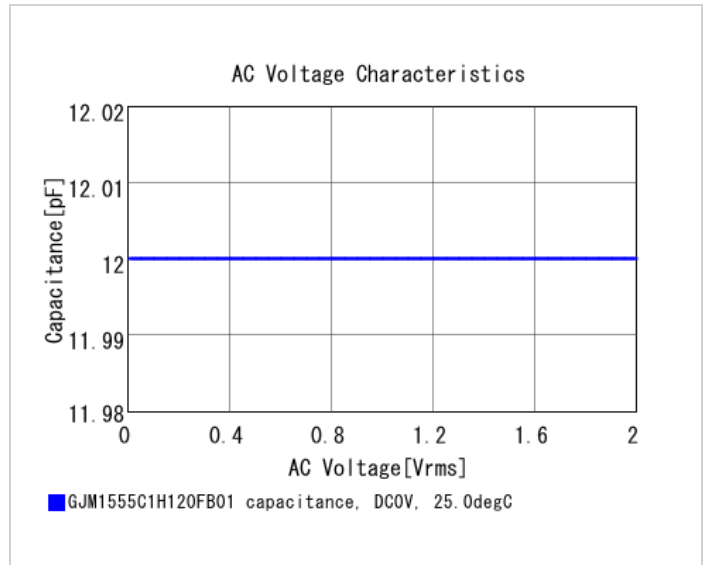

Attention

- 1.This datasheet is downloaded from the website of Murata Manufacturing Co., Ltd. Therefore, it's specifications are subject to change or our products in it may be discontinued without advance notice. Please check with our sales representatives or product engineers before ordering.
- 2.This datasheet has only typical specifications because there is no space for detailed specifications. Therefore, please review our product specifications or consult the approval sheet for product specifications before ordering.