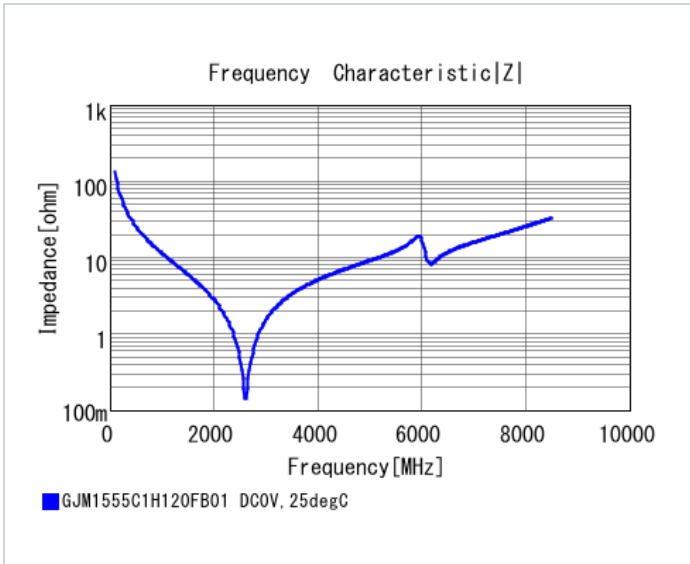

Attention

- 1.This datasheet is downloaded from the website of Murata Manufacturing Co., Ltd. Therefore, it's specifications are subject to change or our products in it may be discontinued without advance notice. Please check with our sales representatives or product engineers before ordering.
- 2.This datasheet has only typical specifications because there is no space for detailed specifications. Therefore, please review our product specifications or consult the approval sheet for product specifications before ordering.