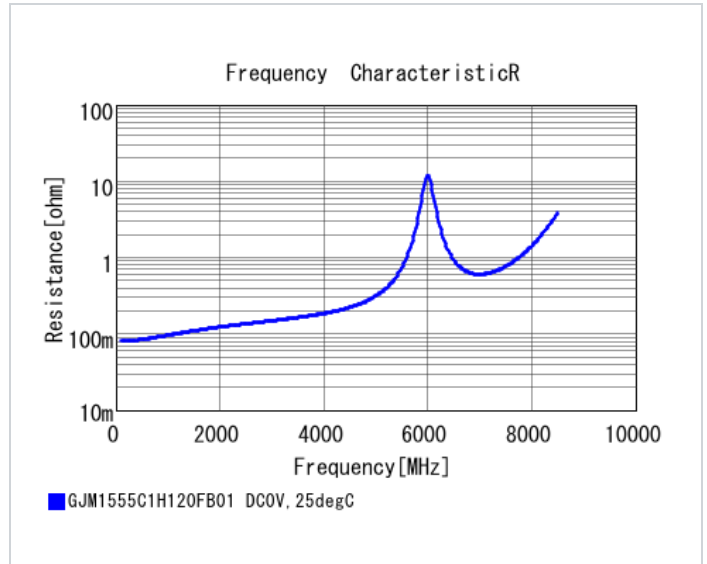

Attention

- 1.This datasheet is downloaded from the website of Murata Manufacturing Co., Ltd. Therefore, it's specifications are subject to change or our products in it may be discontinued without advance notice. Please check with our sales representatives or product engineers before ordering.
- 2.This datasheet has only typical specifications because there is no space for detailed specifications. Therefore, please review our product specifications or consult the approval sheet for product specifications before ordering.