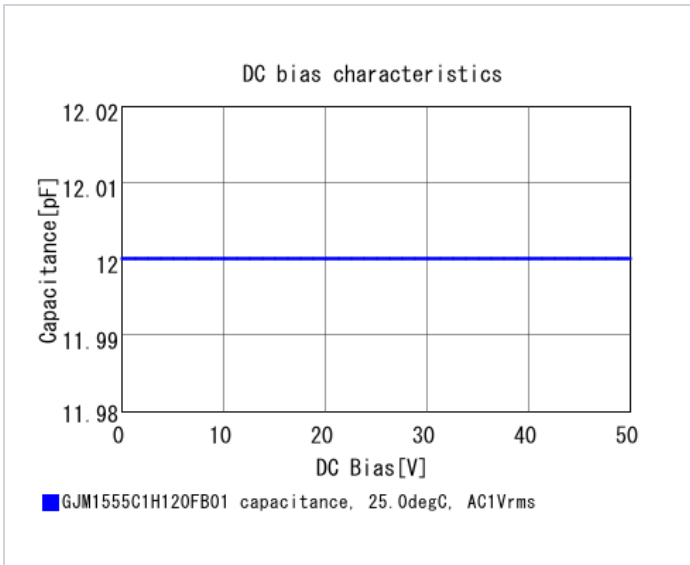

Attention

- 1.This datasheet is downloaded from the website of Murata Manufacturing Co., Ltd. Therefore, it's specifications are subject to change or our products in it may be discontinued without advance notice. Please check with our sales representatives or product engineers before ordering.
- 2.This datasheet has only typical specifications because there is no space for detailed specifications. Therefore, please review our product specifications or consult the approval sheet for product specifications before ordering.