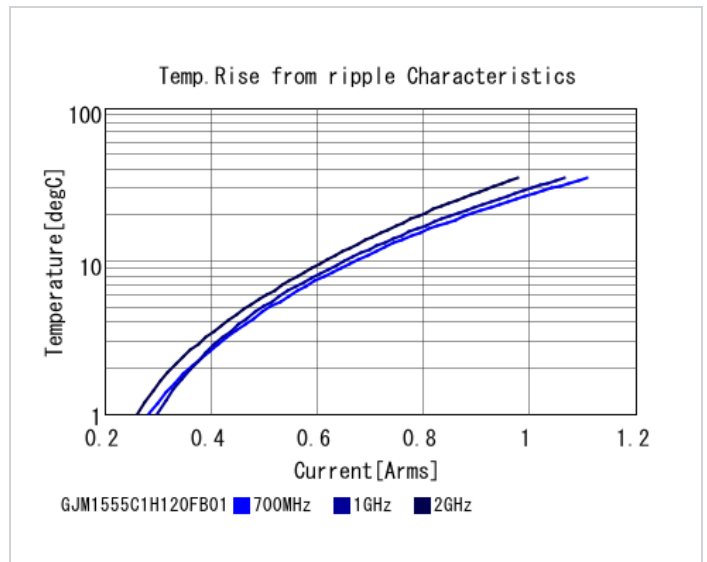

Attention

- 1.This datasheet is downloaded from the website of Murata Manufacturing Co., Ltd. Therefore, it's specifications are subject to change or our products in it may be discontinued without advance notice. Please check with our sales representatives or product engineers before ordering.
- 2.This datasheet has only typical specifications because there is no space for detailed specifications. Therefore, please review our product specifications or consult the approval sheet for product specifications before ordering.