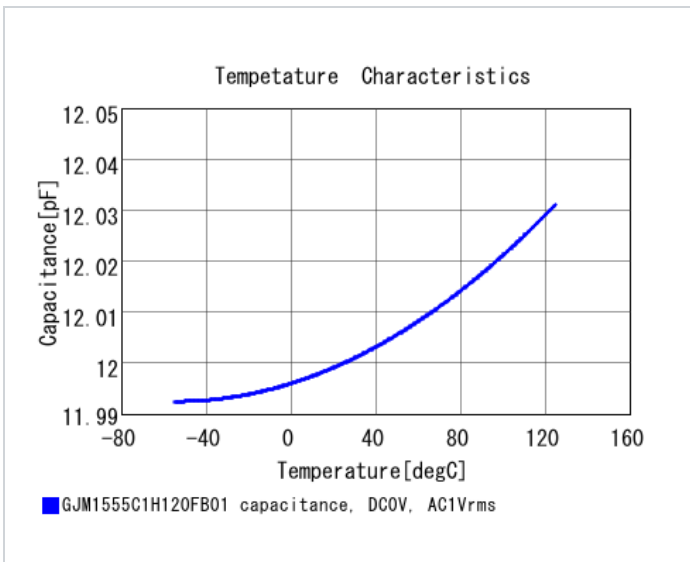

Attention

- 1.This datasheet is downloaded from the website of Murata Manufacturing Co., Ltd. Therefore, it's specifications are subject to change or our products in it may be discontinued without advance notice. Please check with our sales representatives or product engineers before ordering.
- 2.This datasheet has only typical specifications because there is no space for detailed specifications. Therefore, please review our product specifications or consult the approval sheet for product specifications before ordering.