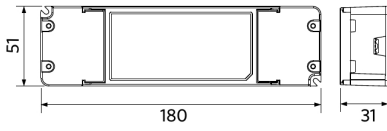

LEDPanelRc-S5
Driver Dim