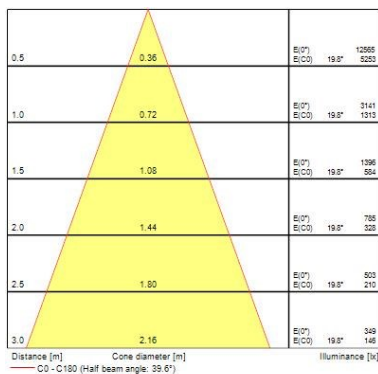

Optical data

Fixture luminous flux (lm)	1566
Luminaire efficacy (lm/W)	98
LOR (%)	100
Colour temperature (K)	3000
Light colour	Warm White
CRI (Ra)	80
Colour Consistency (SDCM)	3
Adjustable chromaticity	N
Beam Angle (°)	40
Photobiological Risk Group	RG1

Inverto Pend Rmt WW Eb White
3080122

Diffuser material	Glass
Nominal Product Length (mm)	110
Nominal Product Width (mm)	110
Nominal Product Height (mm)	110
Weight (kg)	1.429

Packaging

Single packaging type	Carton
Product EAN number	8711971801221
Packaging single length / height (cm)	18.5
Packaging single width (cm)	29.6
Packaging single depth (cm)	11.5
DUN14 (outer)	08711971801221
Units per outer package	1
Packaging outer length / height (cm)	18.5
Packaging outer width (cm)	29.6
Packaging outer depth (cm)	11.5

Safety data

Optimal operating condition (°C)	-25-25
----------------------------------	--------

PHOTOMETRY

TECHNICAL DRAWINGS