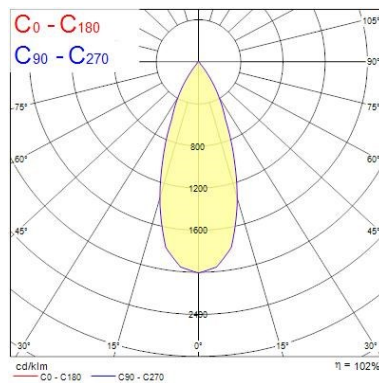

Inverto Pendant

Inverto Pend Rmt WW Eb White
3080122

Diffuser material	Glass
Nominal Product Length (mm)	110
Nominal Product Width (mm)	110
Nominal Product Height (mm)	110
Weight (kg)	1.429

Packaging

Single packaging type	Carton
Product EAN number	8711971801221
Packaging single length / height (cm)	18.5
Packaging single width (cm)	29.6
Packaging single depth (cm)	11.5
DUN14 (outer)	08711971801221
Units per outer package	1
Packaging outer length / height (cm)	18.5
Packaging outer width (cm)	29.6
Packaging outer depth (cm)	11.5

Safety data

Optimal operating condition (°C)	-25-25

PHOTOMETRY

TECHNICAL DRAWINGS