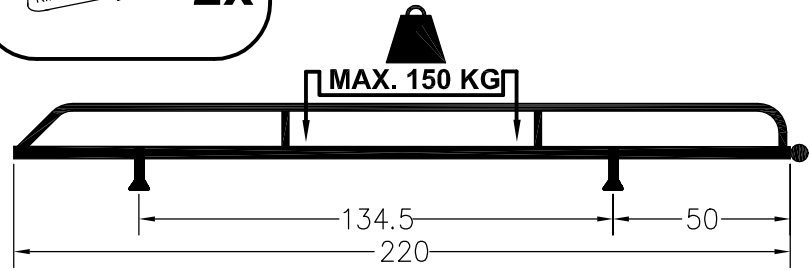

Nissan Kubistar Renaut Kangoo

220x120 cm. Grand Volume

KING PING

www.king-ping.com
info@king-ping.com

	4x		4x
P			
	12x		4x
M8x20		M8x25	Max. 20Nm.
	16x		4x
M8			
	12x		4x
3xD M8			
	4x		8x
M8		M8	
	8x		1x
M8			
	2x		