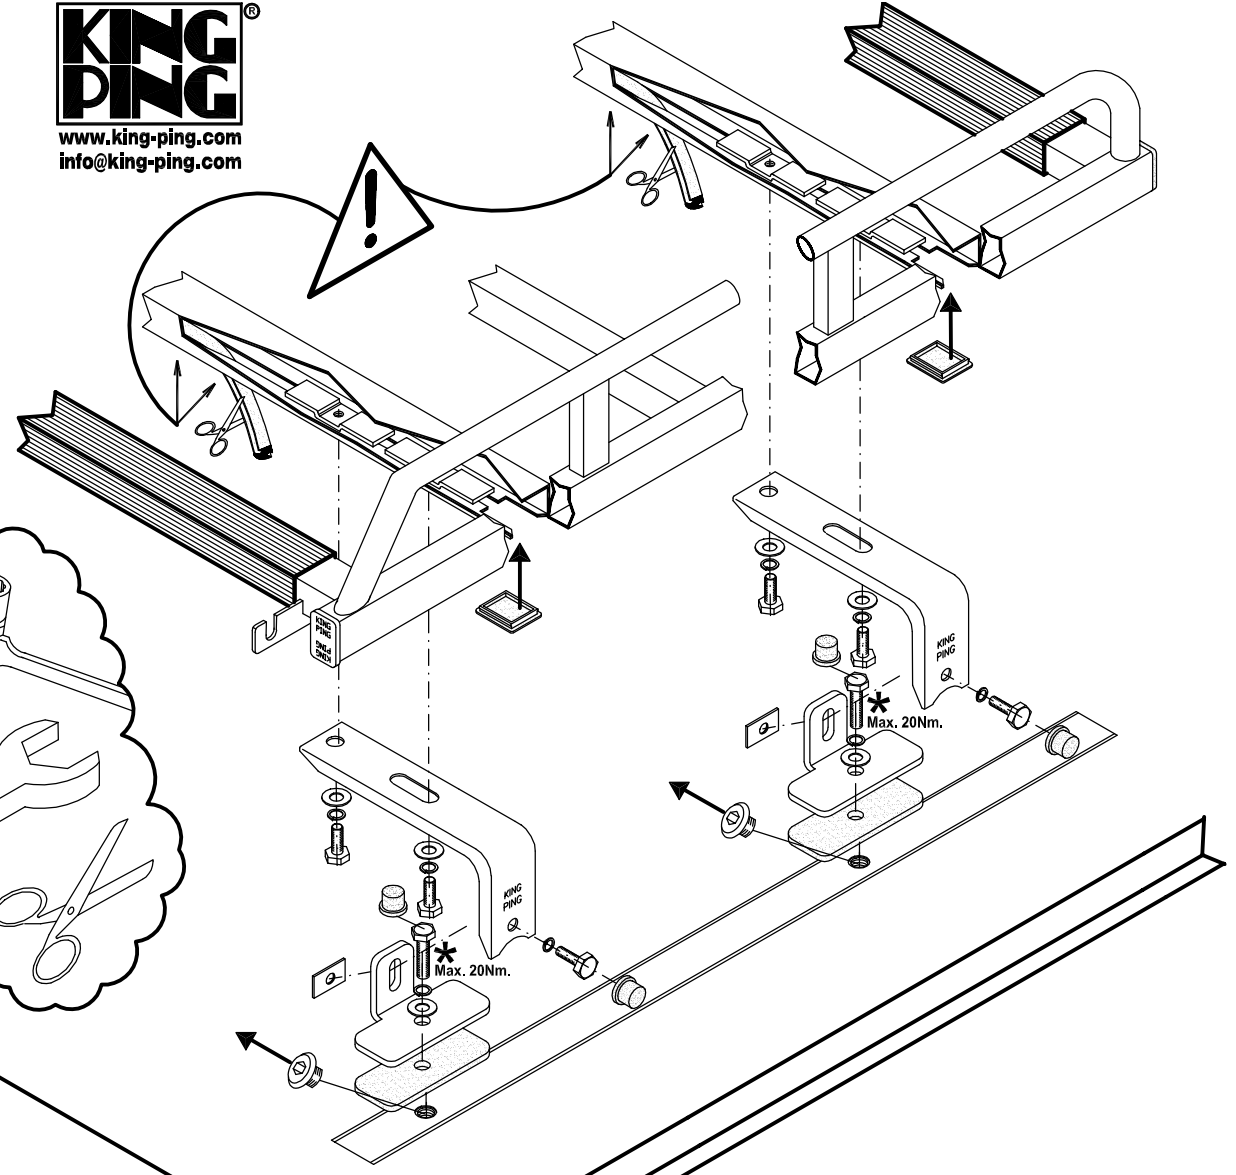

Nissan Kubistar Renaut Kangoo

220x120 cm. Grand Volume

KING PING

www.king-ping.com
info@king-ping.com

	4x		4x
P			
	12x		4x
M8x20		M8x25	Max. 20Nm.
	16x		4x
M8			
	12x		4x
3xD M8			
	4x		8x
M8		M8	
	8x		1x
M8			
	2x		