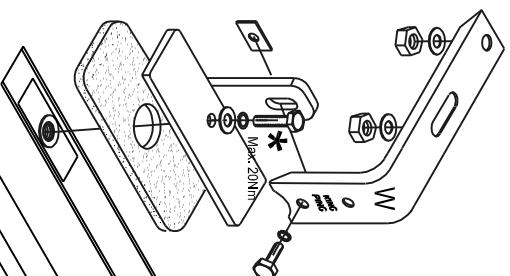

CITROEN BERLINGO XL PEUGEOT PARTNER XL

220X123 cm. L 2 2008

W  11cm 2X	S  7.5cm 4X	 12X
6X 	6X  M8x25 Max. 20Nm	6X 
6X 	6X  M8x20	6X 
6X  3xD M8	6X 	2X  KING ALU
6X  M8	12X  M8	

KING PING

www.king-ping.com
info@king-ping.com