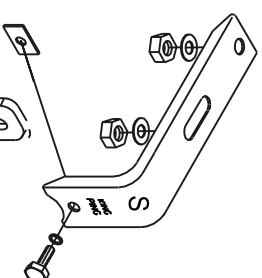

CITROEN BERLINGO XL PEUGEOT PARTNER XL

220X123 cm. L 2 2008

W  11cm 2X	S  7.5cm 4X	 12X
6X 	6X  M8x25 Max. 20Nm	6X 
6X 	6X  M8x20	6X 
6X  3xD M8	6X 	2X  KING ALU
6X  M8	12X  M8	

KING PING

www.king-ping.com
info@king-ping.com