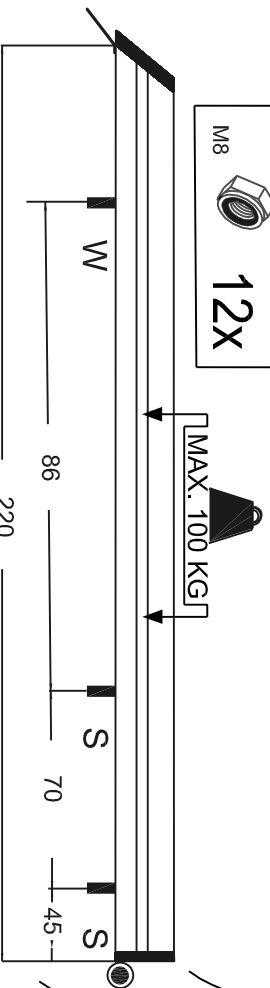

CITROEN BERLINGO XL PEUGEOT PARTNER XL

220X123 cm. L 2 2008

W  11cm 2X	S  7.5cm 4X	 12X
6X 	6X  M8x25 Max. 20Nm	6X 
6X 	6X  M8x20	6X 
6X  3xD M8	6X 	2X  KING ALU
6X  M8	12X  M8	

KING PING

www.king-ping.com
info@king-ping.com