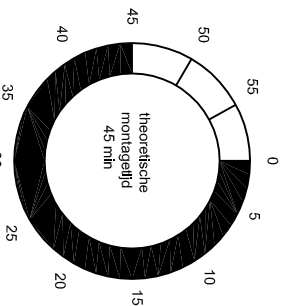

CITROEN BERLINGO XL PEUGEOT PARTNER XL

220X123 cm. L 2 2008

W  11cm 2X	S  7.5cm 4X	 12X
6X 	6X  M8x25 Max. 20Nm	6X 
6X 	6X  M8x20	6X 
6X  3xD M8	6X 	2X  KING ALU
6X  M8	12X  M8	

KING PING

www.king-ping.com
info@king-ping.com