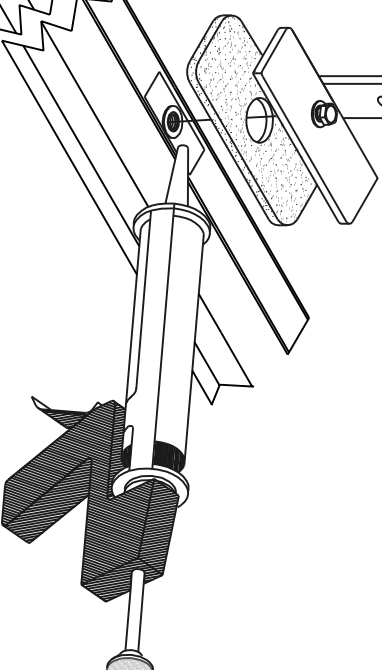

CITROEN BERLINGO XL PEUGEOT PARTNER XL

220X123 cm. L 2 2008

W  11cm 2X	S  7.5cm 4X	 12X
6X 	6X  M8x25 Max. 20Nm	6X 
6X 	6X  M8x20	6X 
6X  3xD M8	6X 	2X  KING ALU
6X  M8	12X  M8	

KING PING

www.king-ping.com
info@king-ping.com