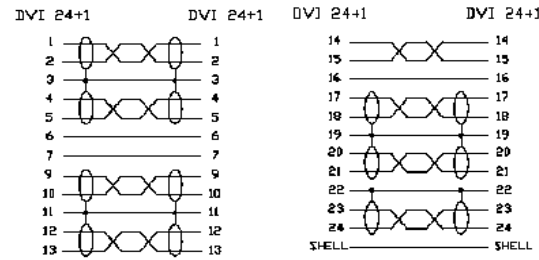

	REVISED	DR	APP

Technical Specifications:
 Video-Kabel, DVI-D Kabel Dual Link, DVI-D Stecker 24+1 - DVI-D Stecker 24+1,
 hochwertiges Kabel, Unterstützt 480 i/p - 720 i/p - 1080i/p FULL HD

3	Imprint	shiverpeaks PROFESSIONAL
2	Connectors	DVI 24+1 PIN, GOLD PLATED, Assembled Chrome plated Plugs with DVI LOGO
1	Cable	Innerconductor 28 AWG BC, 80 x 0,12mm Al, Alu Foil single 0,025mm, OD = 7,3 mm High Flex, Dark Blue
NO	PARTS	DESCRIPTION

DESCRIPTION		DVI (D) PLUG - DVI (D) PLUG (24+1) MHQ AWG 28					
SIZE	A4	DATE		CHECKED		TOL	SP77440
UNIT	MM	DRAWN		APPROVED			