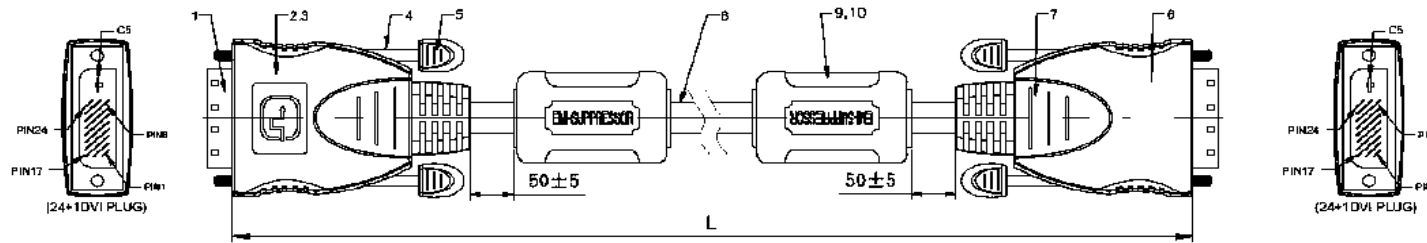

	REVISED	DR	APP

Technical Specifications:
 Video-Kabel, DVI-D Kabel Dual Link, DVI-D Stecker 24+1 - DVI-D Stecker 24+1,
 hochwertiges Kabel, Unterstützt 480 i/p - 720 i/p - 1080i/p FULL HD

3	Imprint	shiverpeaks PROFESSIONAL
2	Connectors	DVI 24+1 PIN, GOLD PLATED, Assembled Chrome plated Plugs with DVI LOGO
1	Cable	Innerconductor 28 AWG BC, 80 x 0,12mm Al, Alu Foil single 0,025mm, OD = 7,3 mm High Flex, Dark Blue
NO	PARTS	DESCRIPTION

DESCRIPTION		DVI (D) PLUG - DVI (D) PLUG (24+1) MHQ AWG 28					
SIZE	A4	DATE		CHECKED		TOL	SP77440
UNIT	MM	DRAWN		APPROVED			