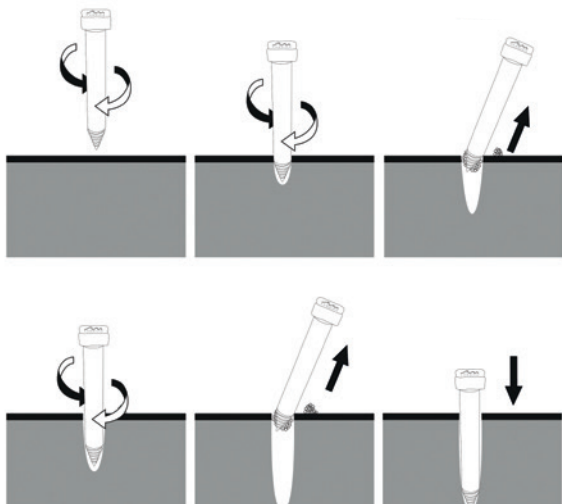

Art.-No. 70052

Mole-Ant Defense Deluxe

Emits tones into the soil

Inserting mole repellents into the soil can be tricky, especially when the device has a large diameter and the soil is hard, it often is necessary to dig a hole first. This is why The Mole-Ant Defense Deluxe has an integrated drilling aid. Screw it a couple of centimeters deep into the ground and pull it out again. Bit by bit you are digging a hole into which the device will fit precisely.

Under ground the Mole-Ant Defense Deluxe will emit tones and vibrations. As the ground diggers and burrowing animals depend on their acute senses of hearing and touch, they will quickly feel disturbed and will search for a quieter place.

Additional information

- **Dimensions:** 5,5 x 31,5 x 5,5 cm (W x H x D)
- **Packaging dimensions:** 6,2 x 33 x 6 cm (W x H x D)
- **Manuals included:** DE, GB, FR, ES, IT, NL
- **Product images, scenery images**
- **Packaging unit:** 20 units per package
- **EAN:** 4260277268022

Specifications

- **Covered area:** ca. 1250 m²
- **Frequency:** 400-500Hz
- **Interval:** approx. 2 sec. on, approx. 50 sec. off
- **Batteries:** 3 x AA 1,5V (not included)
- **Material:** head: ABS, rod: aluminum