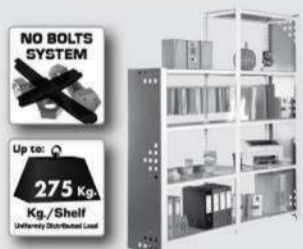

STANDARD MOUNTING

On-line instructions: www.simonrack.com/instructions LOGIN: 196003

www.simonrack.com • www.simonrack.com • www.simonrack.com • www.simonrack.com

SIMONCLASSIC

SIMONCLICK

OFFCLICK

SIMONFORTE