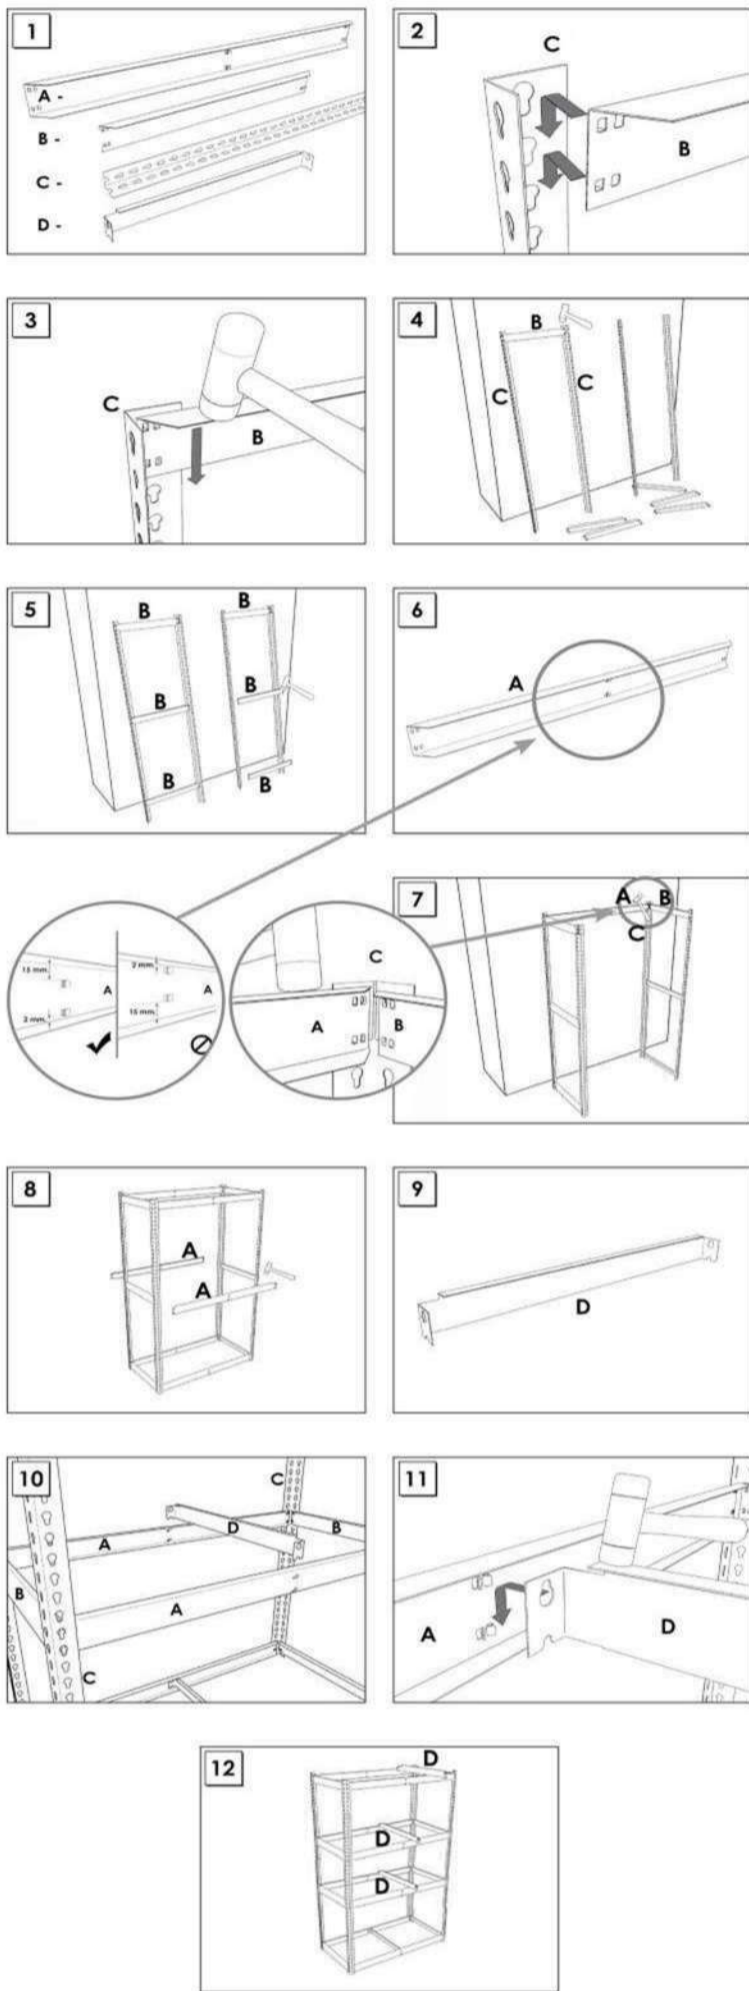

SIMONFORTE ST 1806-5

200 x 180 x 60 cm
78.7" x 70.9" x 23.6"

NOT INCLUDED:

*MEDIDAS EN USO (NET MEASUREMENTS)
MEDIAS EN EMPLEO (MEASURES IN EMPLOY)
1995 x 1810 x 610 mm (78.5" x 71.2" x 24")

ESTANTERIAS SIMON S.L. B.50.556.463
PG. ALFAMEN C/ POLIGONO C. N°3
ALFAMEN (ZARAGOZA)

STANDARD MOUNTING

On-line instructions: www.simonrack.com/instructions LOGIN: 196003

www.simonrack.com • www.simonrack.com • www.simonrack.com • www.simonrack.com

SIMONCLASSIC

SIMONCLICK

OFFCLICK

SIMONFORTE