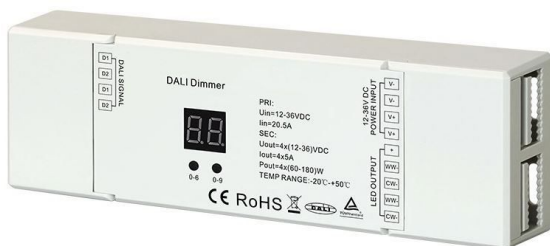

## Synergy 21 LED Controller EOS 07 DALI DT8 Dimmer 4 channel

- (1) DT8 version 4 channels for CCT CW+WW dimmer
- (2) DC version, 12-36VDC, 4ch x 5A, constant voltage
- (3) Overcurrent / overheat protection applied

## Zubehör

Art.-Nr.	Name
101867	Synergy 21 LED Controller EOS 02 Funkdimmer Wandtaster schwarz
101868	Synergy 21 LED Controller EOS 02 Funkdimmer Controller
101869	Synergy 21 LED Controller EOS 02 Funkdimmer Fernbedienung
112691	Synergy 21 LED Controller EOS 02 Funkdimmer Wandtaster weiß
122939	Synergy 21 LED Controller EOS 02 Funkdimmer Controller 0-10V