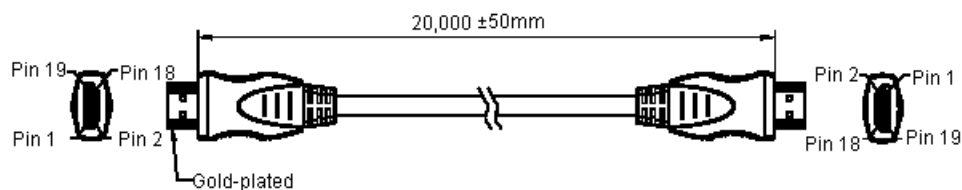

HDMI Lead

pro-SIGNAL

Specifications:

Connector Type A & B	: HDMI Plug
Cable Assembly Type	: Audio / Video
Cable Length - Imperial	: 65.62ft
Cable Length - Metric	: 20m
Jacket Colour	: Black
Body Plating	: Gold
Conductor Size	: 26AWG

Production Outlines (Moulded HDMI 19 Pin Plug to Plug)

Dimensions : Millimetres

Structure of Cable (28AWG Cable)

Wiring Diagram

Type A PIN	Signal Assignment	Type A PIN
1 red	red	1
2 earth	earth	2
3 white	white	3
4 blue	blue	4
5 earth	earth	5
6 white	white	6
7 green	green	7
8 earth	earth	8
9 white	white	9
10 brown	brown	10
11 earth	earth	11
12 white	white	12
13	green CEC green	13
14	grey grey	14
15	orange SCL orange	15
16	purple SDA purple	16
17	white DDC/CEC Ground white	17
18	red +5 Volts Power red	18
19	yellow Hot Plug Detect yellow	19