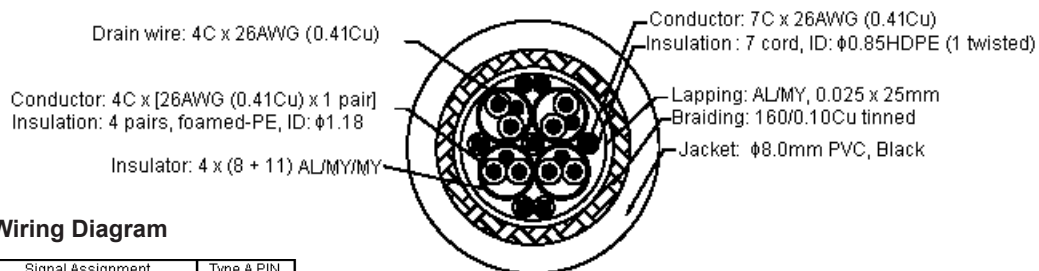

HDMI Lead

pro-SIGNAL

Specifications:

Connector Type A & B	: HDMI Plug
Cable Assembly Type	: Audio / Video
Cable Length - Imperial	: 65.62ft
Cable Length - Metric	: 20m
Jacket Colour	: Black
Body Plating	: Gold
Conductor Size	: 26AWG

Production Outlines (Moulded HDMI 19 Pin Plug to Plug)

Dimensions : Millimetres

Structure of Cable (28AWG Cable)

Wiring Diagram

Type A PIN	Signal Assignment	Type A PIN
1 red	red	1
2 earth	earth	2
3 white	white	3
4 blue	blue	4
5 earth	earth	5
6 white	white	6
7 green	green	7
8 earth	earth	8
9 white	white	9
10 brown	brown	10
11 earth	earth	11
12 white	white	12
13	green CEC green	13
14	grey grey	14
15	orange SCL orange	15
16	purple SDA purple	16
17	white DDC/CEC Ground white	17
18	red +5 Volts Power red	18
19	yellow Hot Plug Detect yellow	19