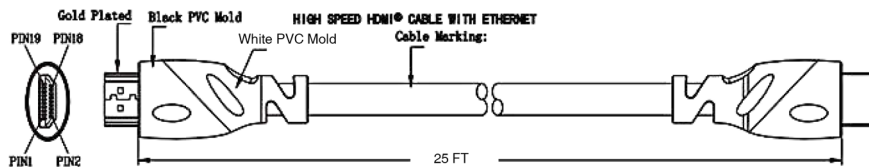

HDMI Plug to HDMI Plug

multicomp PRO

Description

In-Wall Colored HDMI Cable Take advantage of the latest high performance 3D and 4K display technologies and bi-directional audio and data connectivity with v1.4 high-speed HDMI cables.

Specifications

Connector Type A : HDMI Plug
 Connector Type B : HDMI Plug
 Cable Length : 7.62m (25ft)
 Jacket Colour : Black

Diagram

Part Number Table

| Description | Part Number |
|---------------------------------------|-------------|
| Cable, HDMI Plug to Plug, 25ft, Black | 24-14703 |