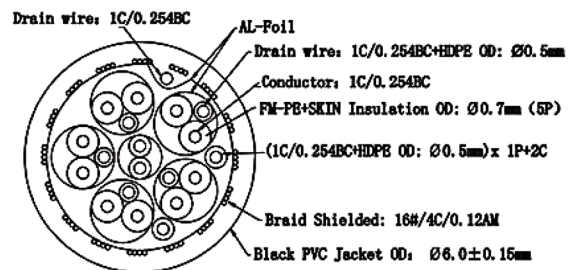

HDMI Plug to HDMI Plug

multicomp PRO

Description

In-Wall Colored HDMI Cable Take advantage of the latest high performance 3D and 4K display technologies and bi-directional audio and data connectivity with v1.4 high-speed HDMI cables.

Specifications

Connector Type A : HDMI Plug
 Connector Type B : HDMI Plug
 Cable Length : 7.62m (25ft)
 Jacket Colour : Black

Diagram

Part Number Table

| Description | Part Number |
|---------------------------------------|-------------|
| Cable, HDMI Plug to Plug, 25ft, Black | 24-14703 |