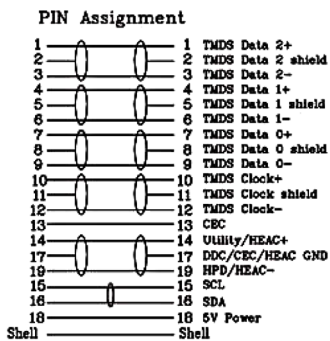

HDMI Plug to HDMI Plug

multicomp PRO

Description

In-Wall Colored HDMI Cable Take advantage of the latest high performance 3D and 4K display technologies and bi-directional audio and data connectivity with v1.4 high-speed HDMI cables.

Specifications

Connector Type A : HDMI Plug
 Connector Type B : HDMI Plug
 Cable Length : 7.62m (25ft)
 Jacket Colour : Black

Diagram

Part Number Table

| Description | Part Number |
|---------------------------------------|-------------|
| Cable, HDMI Plug to Plug, 25ft, Black | 24-14703 |