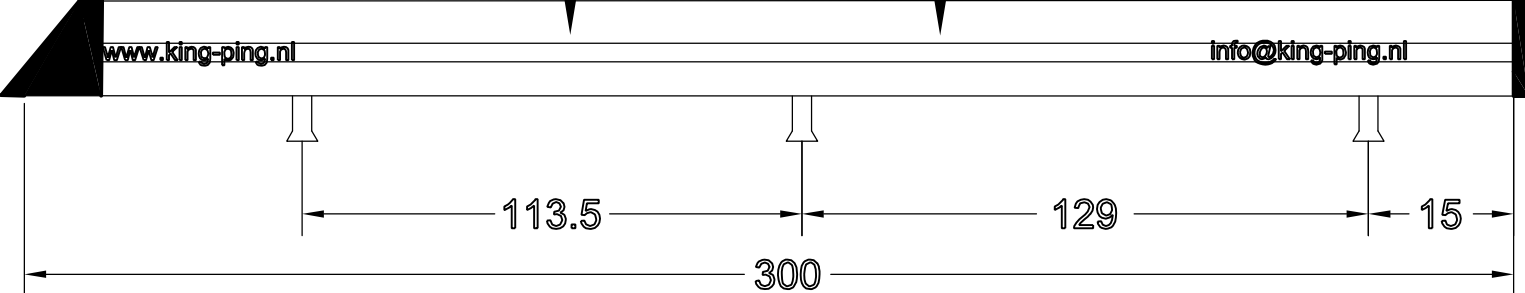

FORD CUSTUM

300x143 cm.

 6x	 6x	 12x
M8	M8	
 12x	 6x	
M8x25	90°	
 24x	 6x	
3xD M8		
 2x	 6x	
	M8x25	

KING ALU www.king-ping.nl
 Email: info@king-ping.nl

ALUFOLK300143S 07/2013