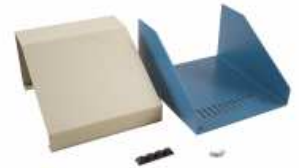

## Sloped Aluminum Consoles 1456 Series

### Key Features:

- Aluminum cases 0.081" (2 mm) thick aluminum.
- Aluminum top panel sizes to 14" wide are 0.064" thick aluminum. Larger sizes are 0.081" thick.
- Sold pre-assembled with a textured blue case and a choice of a contempora grey (beige) or a black top panel.
- Comes with self adhesive rubber feet and required mounting hardware.
- Some models available with walnut sides - see series **1456CWW**
- Replacement screws **1421J6** (Pkg. of 6, 6-32 Philips head sheet metal screws).

### Photo Features:

Vents on rear and bottom

All models have a blue base. Available with a beige or black top.

Shown unassembled