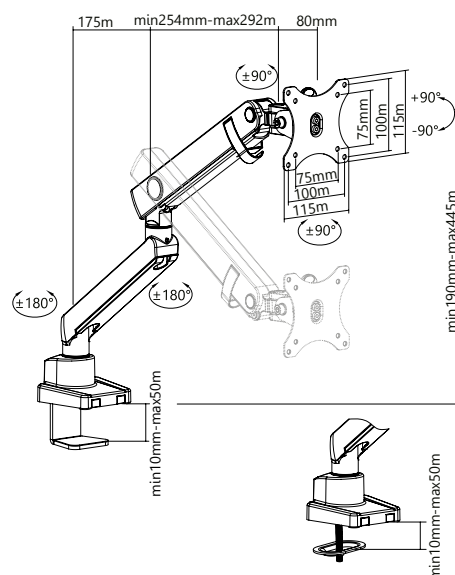

ICY BOX IB-MS313-T

Monitor stand with table support for one monitor up to 32"

Key features

- Creates space on the desktop and provides a more flexible and productive workspace
- Installs from top side: installs entirely from above the desk surface
- Smooth arm insertion: ensures easy installation
- Built-in spring tension gauge: for perfect weight adjustments
- Spring-assisted mechanism: allows to easily move up and down
- Cable management routes cables under the arm to reduce clutter for a clean look
- Quick-release VESA® plate: for easy installation
- Two mounting options: both desk clamp and grommet are included
- Supports 100x100 und 75x75 VESA® standards

Packing content
IB-MS313-T, allen wrench, set of screws, quick installation guide

Technical data

Model	IB-MS313-T
Article No.	60714
EAN	4250078170488
Brand	ICY BOX
Colour	Black
Material	Steel / plastic / aluminum alloy
Maximum size of monitor	32"
Number of monitors	1
Max. weight of monitor	Up to 8 kg/monitor
Max arm extend	Up to 547 mm
Max arm height	Up to 445 mm
VESA® - Swivel (Hinge)	+/- 90° horizontal
VESA® - Tilt (Hinge)	+ 90° / -45° vertical
Arm - Tilt	+/- 45° vertical
VESA® - Rotate (Pivot)	+/- 90° horizontal
Base - Rotate (Pivot)	+/- 180° vertical
VESA® compatible	75x75 / 100x100 mm
Mounting	Full metall clamp or grommet base
Table thickness	10-50 mm

ICY BOX **IB-MS313-T**

Monitor stand with table support for one monitor up to 32"

Movable

No matter how you like to work - the different joints can be moved in many angles. This allows the monitor to be aligned exactly as required. A full rotation is possible, just like adjusting the height, inclination or distance to the wall.

Logistical data

Packing unit: 6 pcs./carton
Total weight: 21.58 kg/carton
Gross weight: (with packing): 3.44 kg
Net weight: 2.52 kg

Dimension/Carton: 460x500x380 mm
Dimension (with packing): 120x440x245 mm
Dimension of article: 547x547x445 mm
Country of Origin: China