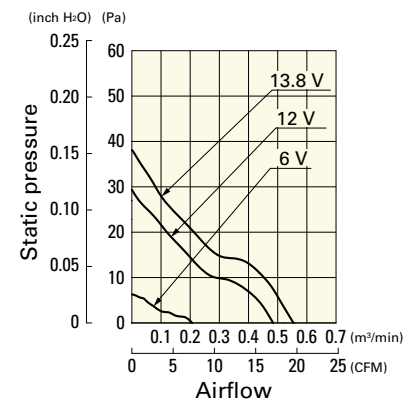

## General Specifications

- Material ..... Frame: Plastic (Flammability: UL 94V-0), Impeller: Plastic (Flammability: UL 94V-1)
- Expected life ..... See the table below. (L10 life: 90% survival rate for continuous operation in free air at 60°C, rated voltage)
- Motor protection function ..... Locked rotor burnout protection, Reverse polarity protection  
For details, please refer to p. 547.
- Dielectric strength ..... 50/60 Hz, 500 VAC, for 1 minute (between lead wire conductors and frame)
- Insulation resistance ..... 10 MΩ or more with a 500 VDC megger (between lead wire conductors and frame)
- Sound pressure level (SPL) ..... At 1 m away from the air inlet
- Storage temperature ..... -30 to +70°C (Non-condensing)
- Lead wire ..... ⊕Red ⊖Black (Sensor) Yellow
- Mass ..... 55 g

## Airflow - Static Pressure Characteristics

**9S0612S409** With pulse sensor

Operating voltage range

**9S0612H401** With pulse sensor

Operating voltage range

**9S0612F401** With pulse sensor

Operating voltage range

## Airflow - Static Pressure Characteristics

**9S0612M401** With pulse sensor

Operating voltage range