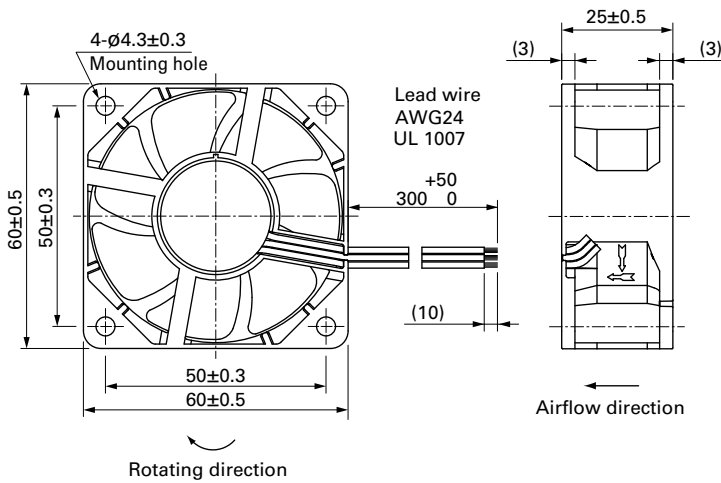

## Airflow - Static Pressure Characteristics

**9S0612S409** With pulse sensor

Operating voltage range

**9S0612H401** With pulse sensor

Operating voltage range

**9S0612F401** With pulse sensor

Operating voltage range

## Dimensions (unit: mm) (With ribs)

## Reference Dimensions of Mounting Holes and Vent Opening (unit: mm)