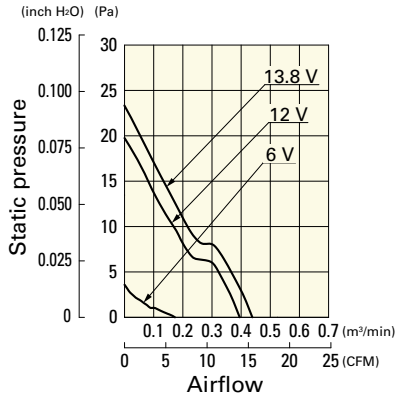

## General Specifications

- Material ..... Frame: Plastic (Flammability: UL 94V-0), Impeller: Plastic (Flammability: UL 94V-1)
- Expected life ..... See the table below. (L10 life: 90% survival rate for continuous operation in free air at 60°C, rated voltage)
- Motor protection function ..... Locked rotor burnout protection, Reverse polarity protection  
For details, please refer to p. 547.
- Dielectric strength ..... 50/60 Hz, 500 VAC, for 1 minute (between lead wire conductors and frame)
- Insulation resistance ..... 10 MΩ or more with a 500 VDC megger (between lead wire conductors and frame)
- Sound pressure level (SPL) ..... At 1 m away from the air inlet
- Storage temperature ..... -30 to +70°C (Non-condensing)
- Lead wire ..... ⊕Red ⊖Black (Sensor) Yellow
- Mass ..... 55 g

## Airflow - Static Pressure Characteristics

**9S0612S409** With pulse sensor

Operating voltage range

**9S0612H401** With pulse sensor

Operating voltage range

**9S0612F401** With pulse sensor

Operating voltage range

## Airflow - Static Pressure Characteristics

**9S0612M401** With pulse sensor

Operating voltage range