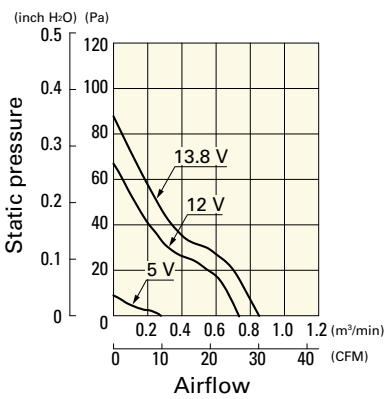

Airflow - Static Pressure Characteristics

9S0612S409 With pulse sensor

Operating voltage range