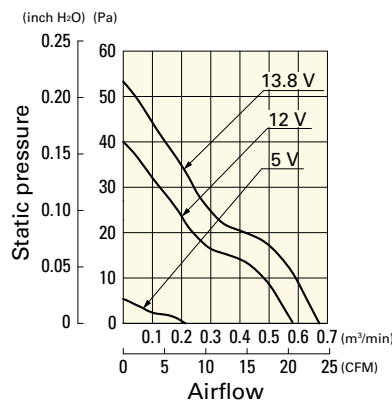

## Airflow - Static Pressure Characteristics

**9S0612S409** With pulse sensor

Operating voltage range

**9S0612H401** With pulse sensor

Operating voltage range

**9S0612F401** With pulse sensor

Operating voltage range

## Airflow - Static Pressure Characteristics

**9S0612M401** With pulse sensor

Operating voltage range