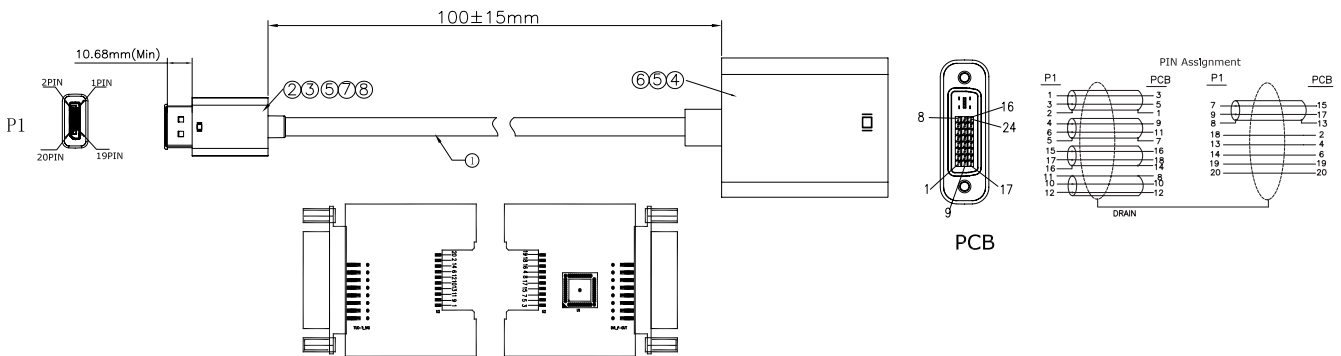

DisplayPort Male to DVI Female Adapter

**RoHS
Compliant**

Specifications

Connector to Connector	: DisplayPort male to DVI female (24+5)
Convert From Positions	: 1 Ways
Convert To Positions	: 1 Ways
Colour	: Black

Diagram

No	Description	Qty.	Unit
1	(34AWG+EAM)×5P+32AWG×5C+AEB(85%AL) OD:4.5mm; Black PVC; No mark	-	m
2	DisplayPort M; black insulation; shell plated nickel; Pin plated gold	1	Pc
3	DisplayPort M black ABS shell		
4	DP to DVI F PCB+SMT(shell plated nickel; Pin plated gold)		
5	PVC~45P~black	18	g
6	DVI F black ABS shell	1	Pc
7	DisplayPort M Transparent dust cover		
8	Transparent PE	3	g

Part Number Table

Description	Part Number
DisplayPort Male to DVI Female Adapter, Black	PSG90923

Dimensions : Millimetres

Important Notice : This data sheet and its contents (the "Information") belong to the members of the AVNET group of companies (the "Group") or are licensed to it. No licence is granted for the use of it other than for information purposes in connection with the products to which it relates. No licence of any intellectual property rights is granted. The Information is subject to change without notice and replaces all data sheets previously supplied. The Information supplied is believed to be accurate but the Group assumes no responsibility for its accuracy or completeness, any error in or omission from it or for any use made of it. Users of this data sheet should check for themselves the Information and the suitability of the products for their purpose and not make any assumptions based on information included or omitted. Liability for loss or damage resulting from any reliance on the Information or use of it (including liability resulting from negligence or where the Group was aware of the possibility of such loss or damage arising) is excluded. This will not operate to limit or restrict the Group's liability for death or personal injury resulting from its negligence. pro-SIGNAL is the registered trademark of Premier Farnell Limited 2019.