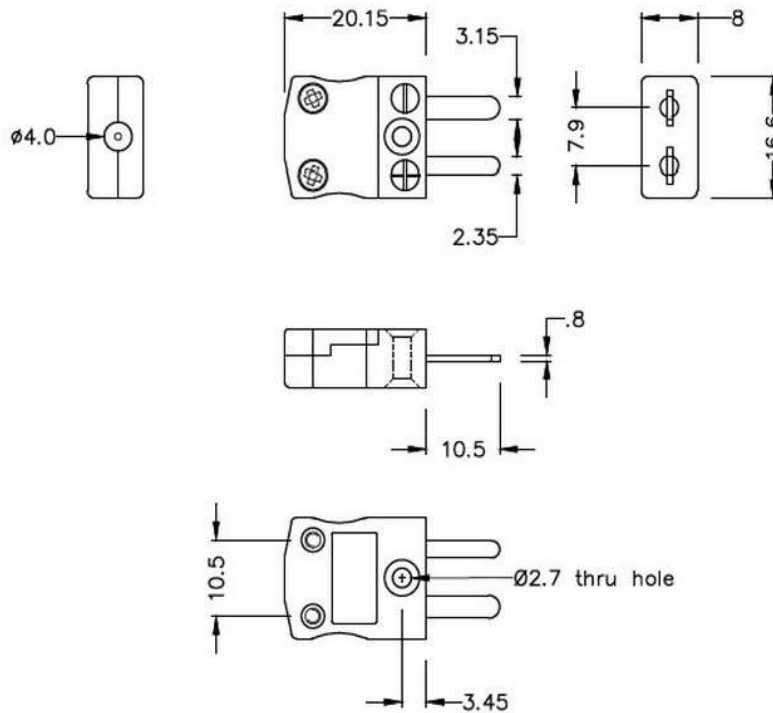

Miniature in-line Plug

(dimensions in mm)

Specifications

General Description	Ideal for general purpose use. Contacts are polarised to ensure correct connection.
Thermocouple Type	B IEC
Connector Type	Plug
Connector Size	Miniature
Colour	Grey
Max. Temperature	220°C
Pins	Flat Pins
+Positive Contact	Copper
-Negative Contact	Copper
Standards Met	BS EN 50212:1997. RoHS

Ordering Information

Thermocouple Type	Colour Code	Size	Style	Manufacturers Number	Farnell order Number
B	IEC	Miniature	Plug	IM-B-M	2347018