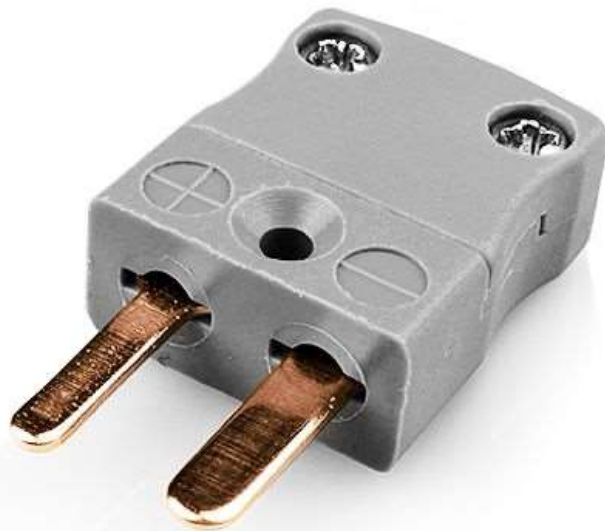

Miniature Thermocouple Connector Plug IM-B-M Type B IEC

Labfacility are the UK's leading manufacturer of Temperature Sensors, Thermocouple Connectors and associated Temperature Instrumentation and stockists of Thermocouple Cables. The Company has been trading since 1971 and is ISO 9001 accredited.

General Description	Ideal for general purpose use. Contacts are polarised to ensure correct connection.
Thermocouple Type	B IEC
Connector Type	Plug
Connector Size	Miniature
Colour	Grey
Max. Temperature	220°C
Pins	Flat Pins
+Positive Contact	Copper
-Negative Contact	Copper
Standards Met	BS EN 50212:1997. RoHS

Magnet Thermocouple
Farnell 2081298
Newark 88T2877

Exposed Junction Thermocouples

Including exposed junctions with fitted or moulded miniature plug and insulated leads, ideal for test and development applications.

1, 2, 3, 5 & 10m lengths available in IEC or ANSI colours.

Best Sellers

ANSI Type K Exposed Junction
Farnell 2443720
Newark 84X0232

IEC Type T Exposed Junction
Farnell 7076186
Newark 68C2613

IEC Type K Exposed Junction
Farnell 4100748
Newark 15J1022