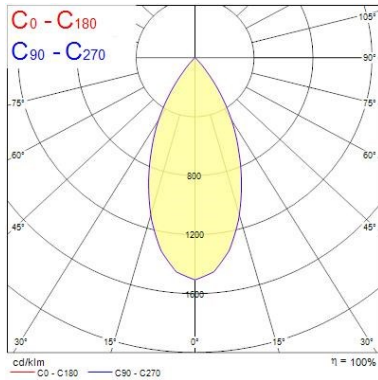

Myriad Square IP65 White Reflector - White Bezel

MYRIAD SQUARE IP65 FLOOD 3K PHDIM WHTREF WBEZ
2056394

Packaging single length / height (cm)	17.5
Packaging single width (cm)	15.0
Packaging single depth (cm)	17.5
DUN14 (outer)	05025768563944
Units per outer package	1
Packaging outer length / height (cm)	17.5
Packaging outer width (cm)	15.0
Packaging outer depth (cm)	17.5

PHOTOMETRY

TECHNICAL DRAWINGS