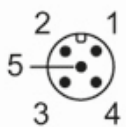

OY221S

Safety light curtain

OYA0160-20-4-20-P-1

Mechanical data	
Weight [g]	1395
Dimensions [mm]	213 x 28 x 30
Materials	housing: aluminium; front lens: PC
Length L [mm]	213
Displays / operating elements	
Display	LED, yellow
	LED, green
	LED, red
	LED, blue
	LED, orange
Accessories	
Accessories (supplied)	mounting bracket: 4
	slot nuts: 4
	Nuts
Remarks	
Notes	For 8-pole sockets the core colours are not standardised.; Please note the wiring of the sensor and the sockets (see data sheet).
Pack quantity	1 pcs.
Electrical connection - receiver	
Connector: 1 x M12; Maximum cable length: 100 m; for wire cross-section 0.34 mm ²	
	

OY221S

Safety light curtain

OYA0160-20-4-20-P-1

Connection

Electrical connection - transmitter

Connector: 1 x M12

OY221S

Safety light curtain