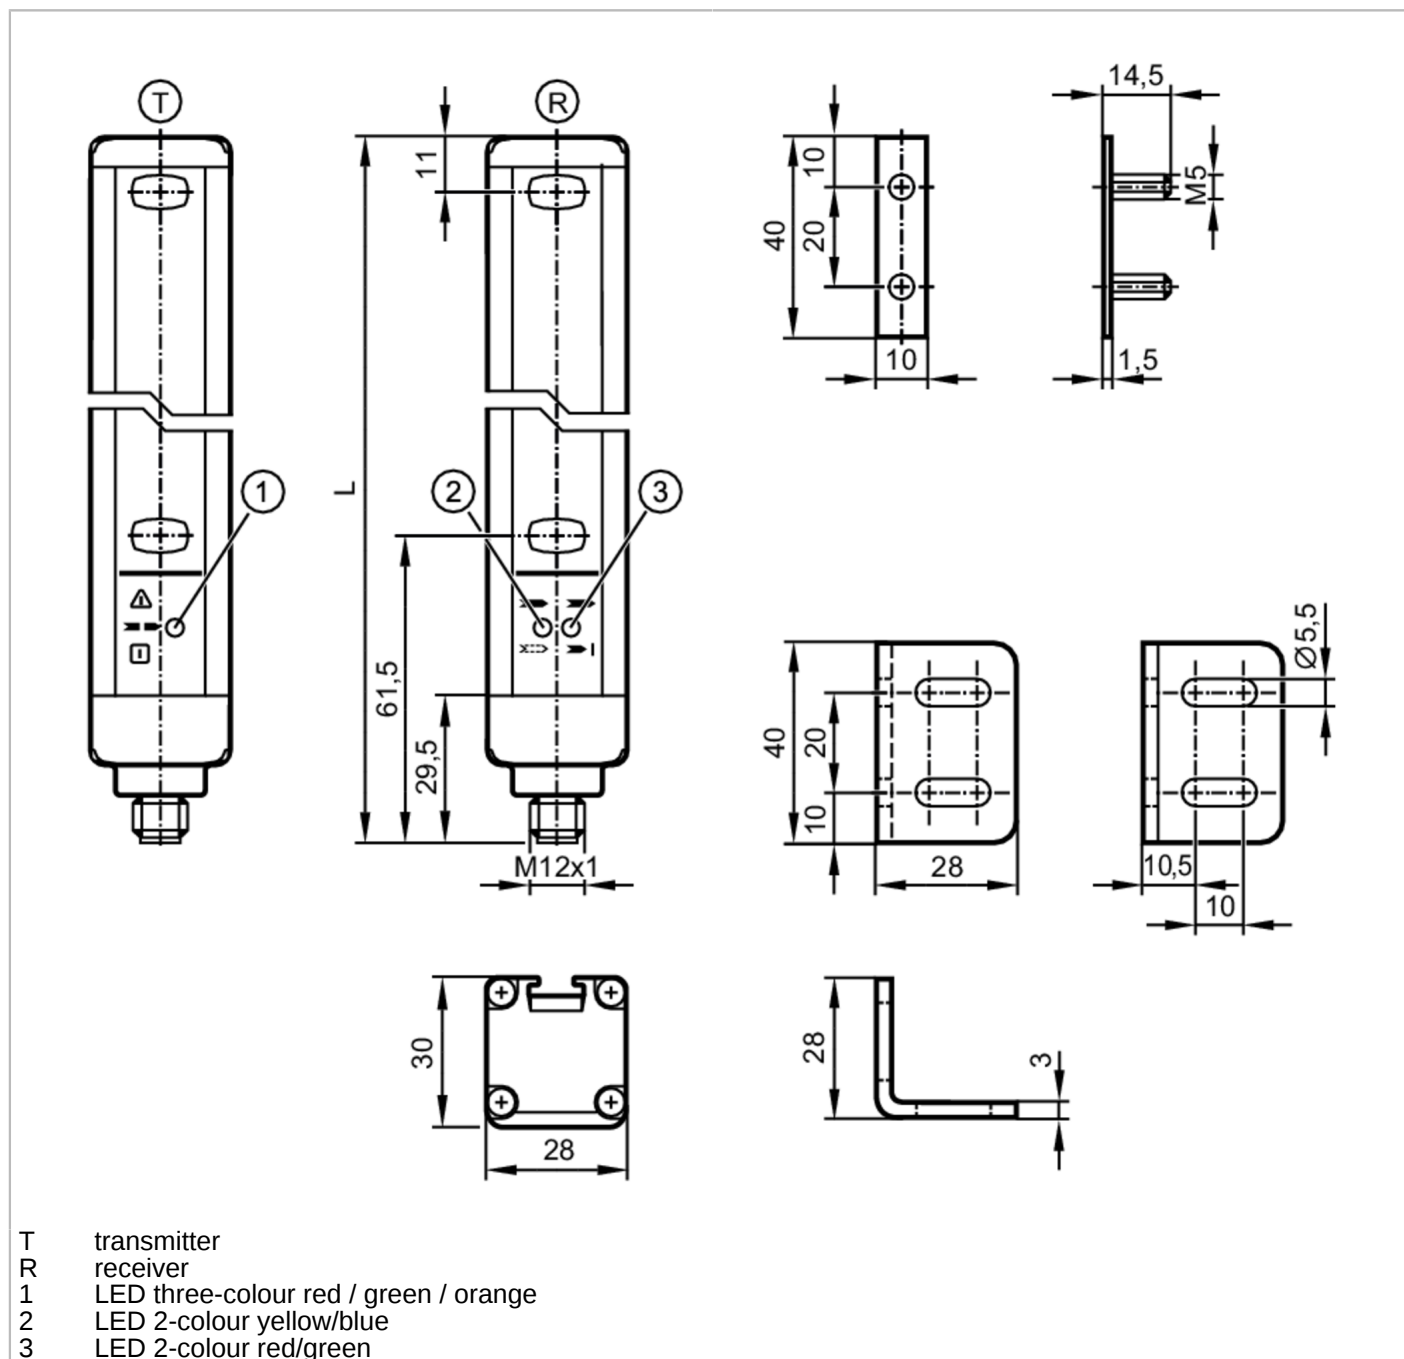

OY221S

Safety light curtain

OYA0160-20-4-20-P-1

Product characteristics	
Type of light	infrared light
Dimensions [mm]	213 x 28 x 30
Application	
Protective function	access prevention hand protection

Safety light curtain

OY221S

Safety light curtain

OYA0160-20-4-20-P-1

Mechanical data	
Weight [g]	1395
Dimensions [mm]	213 x 28 x 30
Materials	housing: aluminium; front lens: PC
Length L [mm]	213
Displays / operating elements	
Display	LED, yellow
	LED, green
	LED, red
	LED, blue
	LED, orange
Accessories	
Accessories (supplied)	mounting bracket: 4
	slot nuts: 4
	Nuts
Remarks	
Notes	For 8-pole sockets the core colours are not standardised.; Please note the wiring of the sensor and the sockets (see data sheet).
Pack quantity	1 pcs.
Electrical connection - receiver	
Connector: 1 x M12; Maximum cable length: 100 m; for wire cross-section 0.34 mm ²	
	