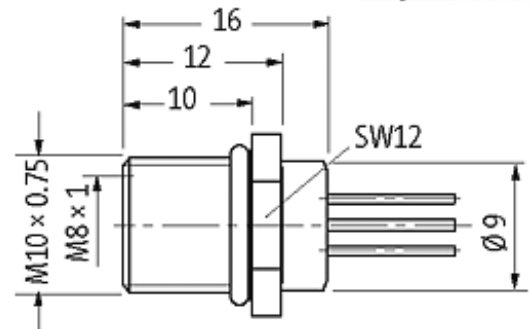

**M8 FEMALE FLANGE PLUG REAR MOUNT**

TPE wires 3x0.25 1m

Flange M8 female

4-pole

3-pole

Rear mounting

Mounting nut

with multi-strand wire

[Link to Product](#)**Illustration**

Female

stay connected

Female

Product may differ from Image

**Form**

08575

**Technical Data**

Operating voltage	max. 60 V AC/DC
Operating current per contact	max. 4 A
Locking of ports	Screw thread M8 × 1 mm (recommended torque 0.4 Nm) self-securing

Protection IP67 inserted and tightened (EN 60529)

### Cables

Cable number	970
No./diameter of wires	3 × 0.25 mm <sup>2</sup>
Wire isolation	PP (br, bk, bl)
Shore hardness outer jacket	70 ± 5D
Outer diameter	approx. 1.25 mm
Bend radius (fixed)	5 × outer Ø
Bend radius (moving)	10 × outer Ø
Temperature range (fixed)	-40...+80 °C
Temperature range (mobile)	-25...+80 °C