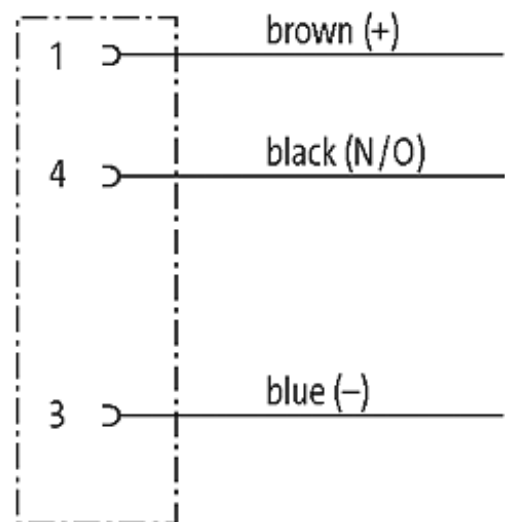

**M8 FEMALE FLANGE PLUG REAR MOUNT**

TPE wires 3x0.25 1m

Flange M8 female

4-pole

3-pole

Rear mounting

Mounting nut

with multi-strand wire

[Link to Product](#)**Illustration**

Female

stay connected

Female

Product may differ from Image

**Form**

08575

**Technical Data**