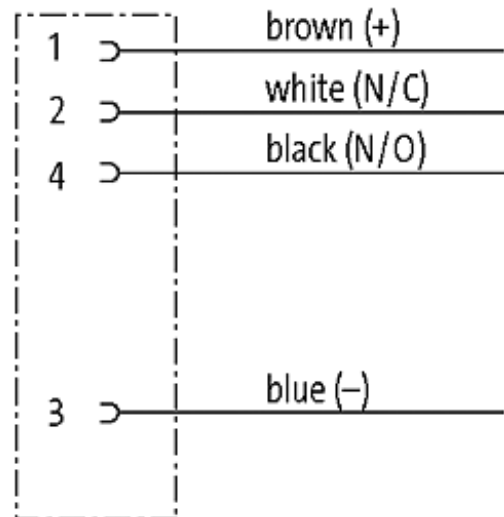

**M8 FEMALE FLANGE PLUG REAR MOUNT**

TPE wires 3x0.25 1m

Flange M8 female

4-pole

3-pole

Rear mounting

Mounting nut

with multi-strand wire

[Link to Product](#)**Illustration**

Female

stay connected

Female

Product may differ from Image

**Form**

08575

**Technical Data**