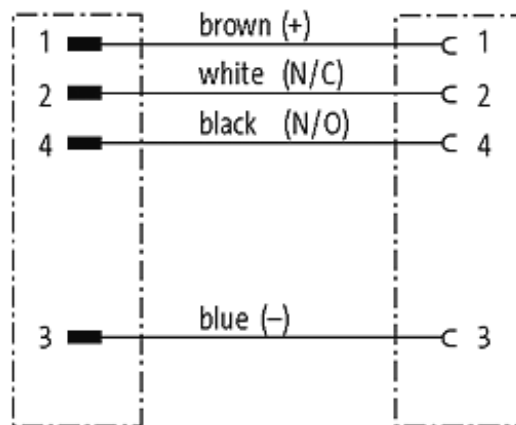

**M12 MALE 90° / M12 FEMALE 0°**

PUR 4X0.34 black 5m

Male 90° to female straight

M12 - M12, 4-pole

Art.-No. 7005 - M12 Lite - (plastic hexagonal screw) on request

Plastic housings with good resistance against chemicals and oils. The resistance to aggressive media should be individually tested for your application. Further details on request. Further cable lengths on request.

[Link to Product](#)**Illustration**

Male

Female

Product may differ from Image