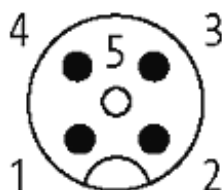

**M12 MALE 90° / M12 FEMALE 0°**

PUR 4X0.34 black 5m

Male 90° to female straight

M12 - M12, 4-pole

Art.-No. 7005 - M12 Lite - (plastic hexagonal screw) on request

Plastic housings with good resistance against chemicals and oils. The resistance to aggressive media should be individually tested for your application. Further details on request. Further cable lengths on request.

[Link to Product](#)**Illustration**

Male

Female

Product may differ from Image

The information in this brochure has been compiled with the utmost care.

Liability for the correctness completeness and topicality of the information is restricted to gross negligence. Version: 05/15

|                            |                  |
|----------------------------|------------------|
| Material (jacket)          | PUR/PVC (UL/CSA) |
| Outer diameter             | approx. 5.2 mm   |
| Bend radius (fixed)        | 10 × outer Ø     |
| Bend radius (moving)       | 15 × outer Ø     |
| Temperature range (fixed)  | -30...+80 °C     |
| Temperature range (mobile) | -5...+80 °C      |
| <b>Commercial data</b>     |                  |
| country of origin          | DE               |
| customs tariff number      | 85444290         |
| minimum order quantity     | 1                |