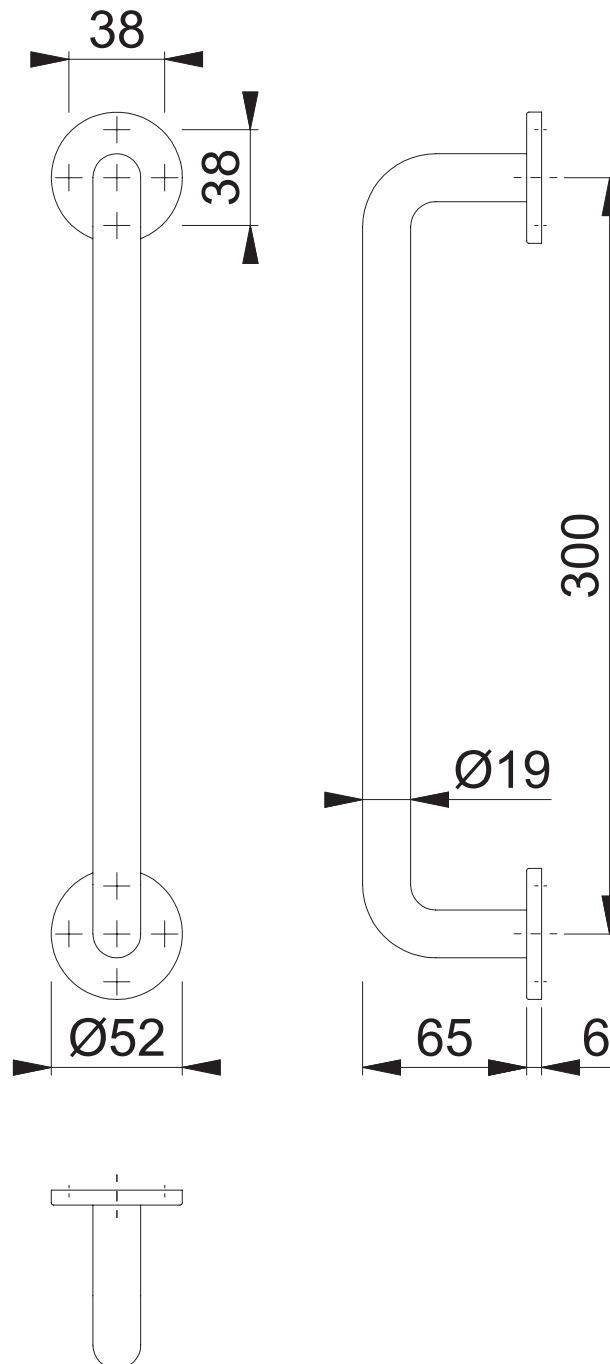

# AR202/300CF (300mm Concealed Fix Pull Handle)

These documents are property of HOPPE (UK), Wolverhampton and are protected by both copyright and fair trade law. Any reproduction, reprint, copying, passing on to third parties and whichever use of these documents or parts thereof is prohibited, except with prior written consent of HOPPE.

Scale 1:3	Name J. Renhard	Date 11.02.15	Drawing No: c1382019g000	<b>ARRONE</b> The Complete Range
--------------	--------------------	------------------	-----------------------------	-------------------------------------