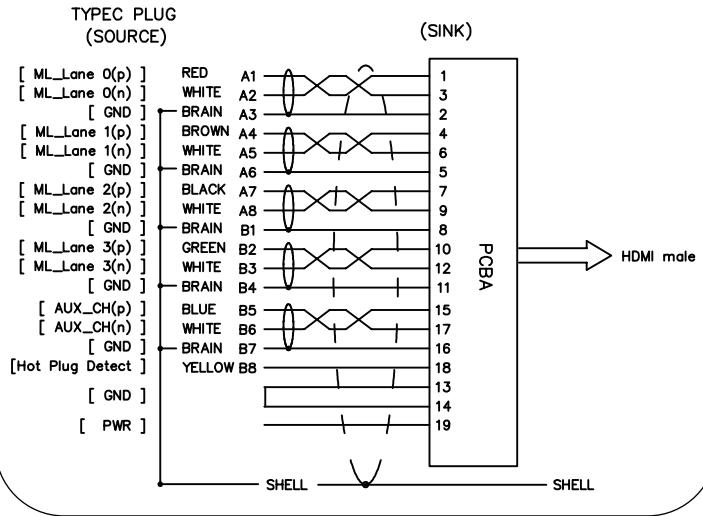

Datenblatt - Fiche technique - Data sheet

**11.04.5840**

ROLINE USB Typ C - HDMI Adapterkabel, ST/ST, 1,0 m

ROLINE Câble adaptateur type C - HDMI, M/M, 1,0 m

ROLINE Type C - HDMI Cable, M/M, 1.0 m

Type C Male

HDMI Male

Pin Assignment

Note: Type C TO HDMI Real Machine Detection  
Source Resolution:  
3840 \* 2160P Refresh @Rate: 60HZ

Specification :

- 1 Cable UL20276, [(32AWG\*1P+D+AL/MY)\*4C+32AWG\*5C+24AWG\*2C]+AL/MY+BD.  
Jacket Color: Black. OD: 4.8±0.15 mm
- 2 Conn. HDMI Male. Shell: Nickel Plated W/PCBA
- 3 Conn. Type C Male. Insulator: Black. Shell: Nickel Plated
- 4 Outer Cover For Type C Male. ABS
- 5 Outer Cover For HDMI Type A Male. ABS
- 6 Inside Molding PE
- 7 Outside Molding PVC: 45P. Color: Black

Table :

Part No.	Length	Resistance
11.04.5840	1000mm	2 ohm
11.04.5841	2000mm	2 ohm

Rev.	Date	Contents of Change	Designer	Tol±								Approve	Check	Draw	Design	Product Name	Product No.				
				Range	Pla	Met	Ins	Por	Cab	Pac	Gas	Dis	Allen	Allen	Philip	ROLINE Adapter Cable USB Type C-HDMI,	M/M, Black				
△1				0~6	0.1	0.1	0.1	0.2	0.5	1	0.5	0.2								11.04.5840 / 11.04.5841	R00
△2				6~30	0.1	0.1	.15	.25	1	1	0.5	.25									
△3				30~80	0.1	.15	0.2	0.3	2	1.5	1	0.3									
△4				80~180	.15	.15	.25	0.3	2	2	1	.45									
△5				180~315	.15	0.2	0.3	0.4	2.5	2	1	0.6									
				315~800	0.2	0.3	0.4	0.5	3	3	2	1.1									