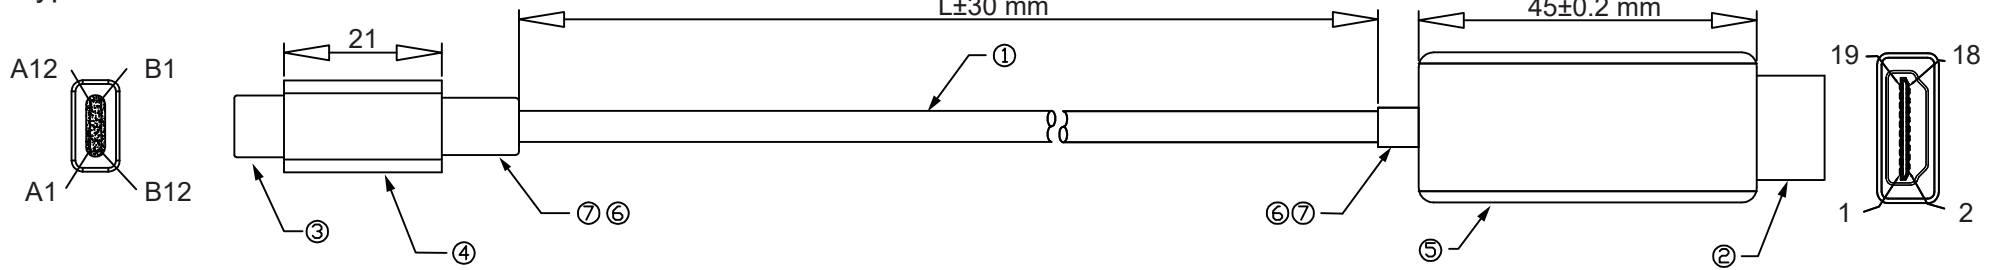

Datenblatt - Fiche technique - Data sheet

**11.04.5840**

ROLINE USB Typ C - HDMI Adapterkabel, ST/ST, 1,0 m

ROLINE Câble adaptateur type C - HDMI, M/M, 1,0 m

ROLINE Type C - HDMI Cable, M/M, 1.0 m

Type C Male

HDMI Male

Pin Assignment

Note: Type C TO HDMI Real Machine Detection  
Source Resolution:  
3840 \* 2160P Refresh @Rate: 60HZ

Specification :

- 1 Cable UL20276, [(32AWG\*1P+D+AL/MY)\*4C+32AWG\*5C+24AWG\*2C]+AL/MY+BD.  
Jacket Color: Black. OD: 4.8±0.15 mm
- 2 Conn. HDMI Male. Shell: Nickel Plated W/PCBA
- 3 Conn. Type C Male. Insulator: Black. Shell: Nickel Plated
- 4 Outer Cover For Type C Male. ABS
- 5 Outer Cover For HDMI Type A Male. ABS
- 6 Inside Molding PE
- 7 Outside Molding PVC: 45P. Color: Black

Table :

Part No.	Length	Resistance
11.04.5840	1000mm	2 ohm
11.04.5841	2000mm	2 ohm

Rev.	Date	Contents of Change	Designer	Tol±								Approve	Check	Draw	Design	Product Name	Product No.				
				Range	Pla	Met	Ins	Por	Cab	Pac	Gas	Dis	Allen	Allen	Philip	ROLINE Adapter Cable USB Type C-HDMI,	M/M, Black				
△1				0~6	0.1	0.1	0.1	0.2	0.5	1	0.5	0.2								11.04.5840 / 11.04.5841	R00
△2				6~30	0.1	0.1	.15	.25	1	1	0.5	.25									
△3				30~80	0.1	.15	0.2	0.3	2	1.5	1	0.3									
△4				80~180	.15	.15	.25	0.3	2	2	1	.45									
△5				180~315	.15	0.2	0.3	0.4	2.5	2	1	0.6									
				315~800	0.2	0.3	0.4	0.5	3	3	2	1.1									

Scale 1:1 Unit mm