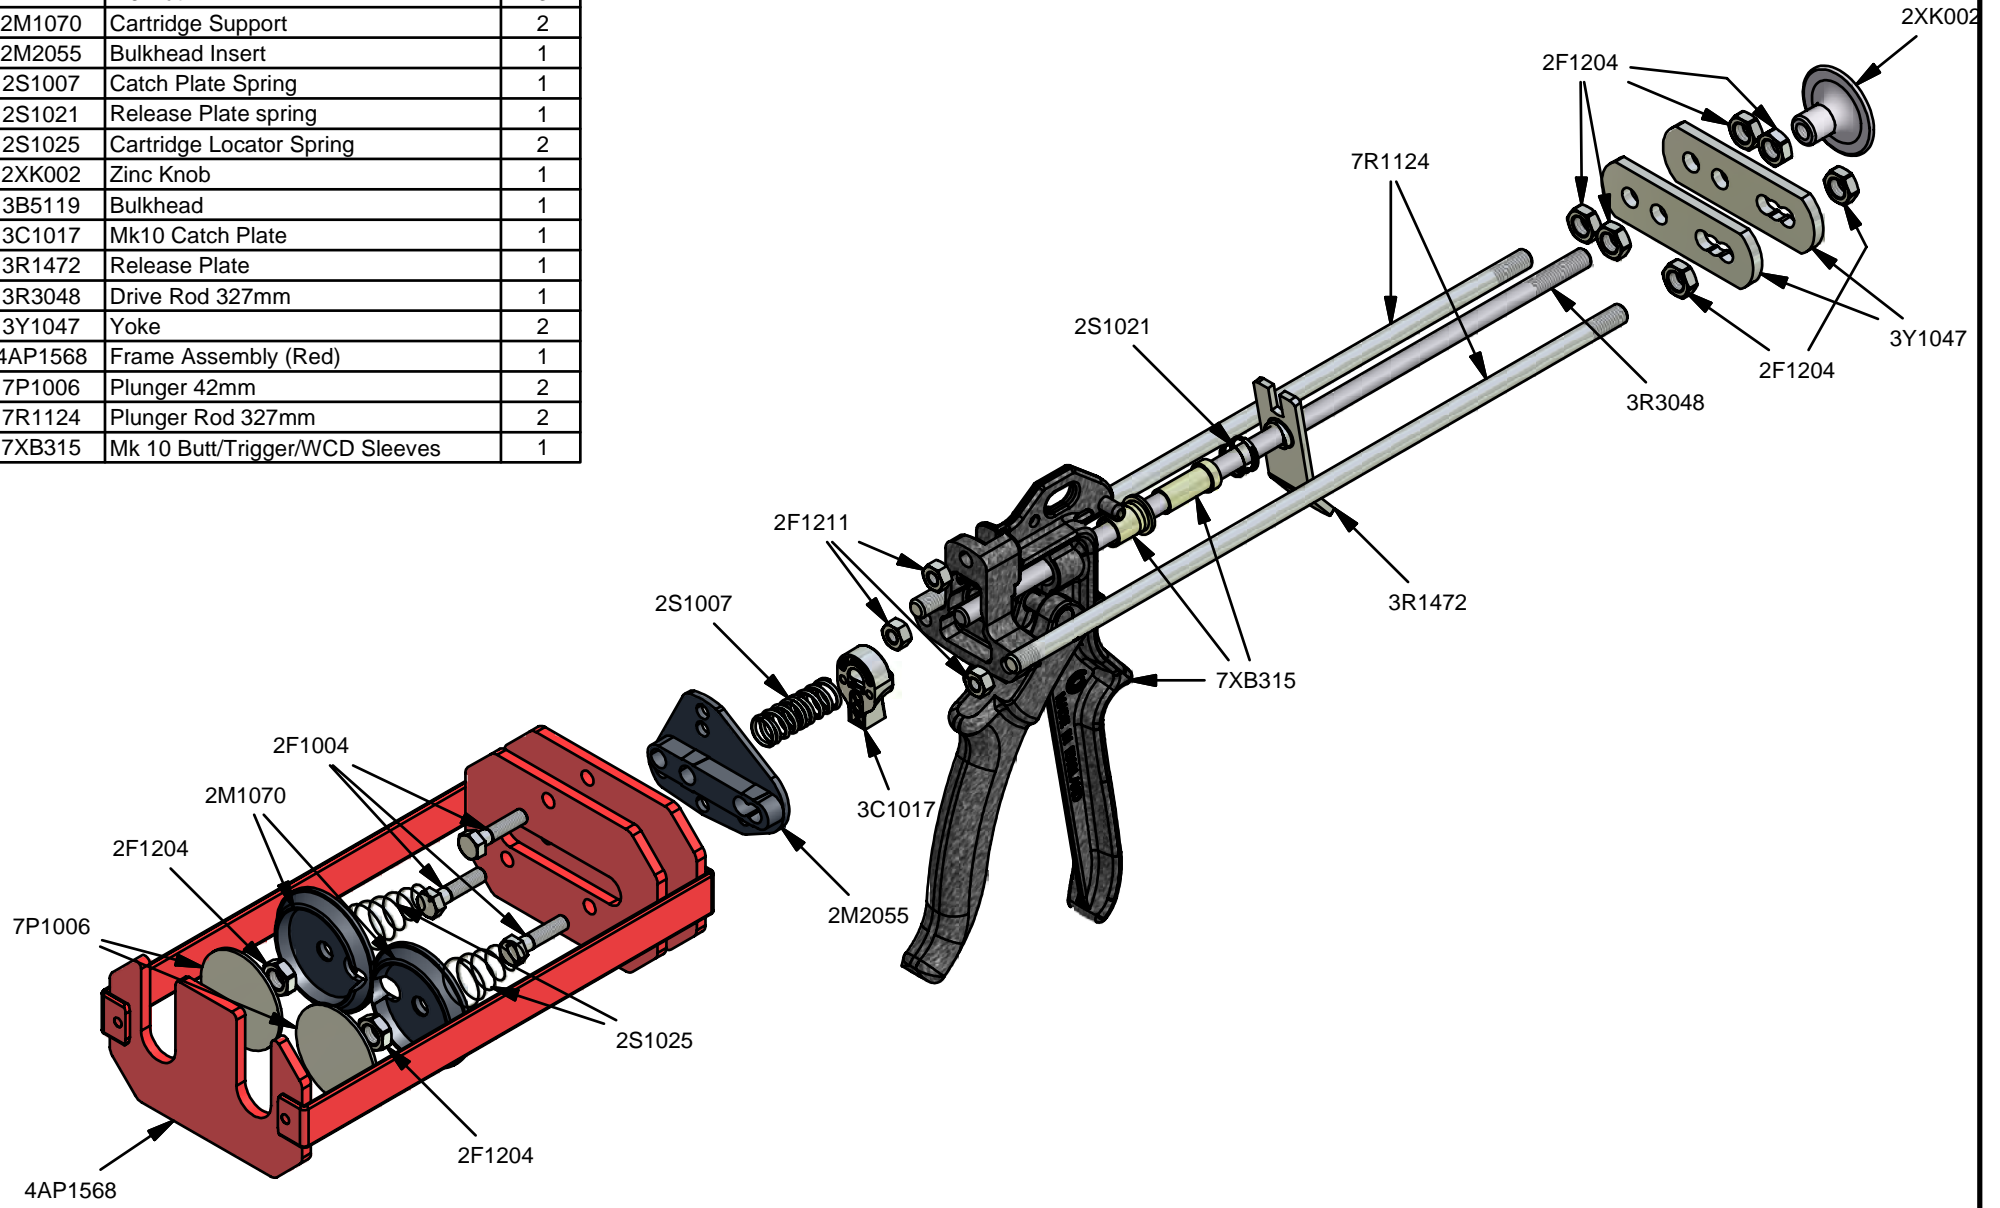

Parts List		
STOCK No	DESCRIPTION	QTY
2F1004	M6 x 25mm Hexagon bolt	3
2F1204	M8 Lock Nut	8
2F1211	M6 Nut	3
2M1070	Cartridge Support	2
2M2055	Bulkhead Insert	1
2S1007	Catch Plate Spring	1
2S1021	Release Plate spring	1
2S1025	Cartridge Locator Spring	2
2XK002	Zinc Knob	1
3B5119	Bulkhead	1
3C1017	Mk10 Catch Plate	1
3R1472	Release Plate	1
3R3048	Drive Rod 327mm	1
3Y1047	Yoke	2
4AP1568	Frame Assembly (Red)	1
7P1006	Plunger 42mm	2
7R1124	Plunger Rod 327mm	2
7XB315	Mk 10 Butt/Trigger/WCD Sleeves	1

CBM 310 CP(X)

www.pccox.co.uk
 sales@pccox.co.uk
 TEL:44(0)1635 264500

REV	DATE
B	13/08/2003

Parts List		
STOCK No	DESCRIPTION	QTY
2F1004	M6 x 25mm Hexagon bolt	3
2F1204	M8 Lock Nut	8
2F1211	M6 Nut	3
2M1070	Cartridge Support	2
2M2055	Bulkhead Insert	1
2S1007	Catch Plate Spring	1
2S1021	Release Plate spring	1
2S1025	Cartridge Locator Spring	2
2XK002	Zinc Knob	1
3B5119	Bulkhead	1
3C1017	Mk10 Catch Plate	1
3R1472	Release Plate	1
3R3048	Drive Rod 327mm	1
3Y1047	Yoke	2
4AP1568	Frame Assembly (Red)	1
7P1006	Plunger 42mm	2
7R1124	Plunger Rod 327mm	2
7XB315	Mk 10 Butt/Trigger/WCD Sleeves	1