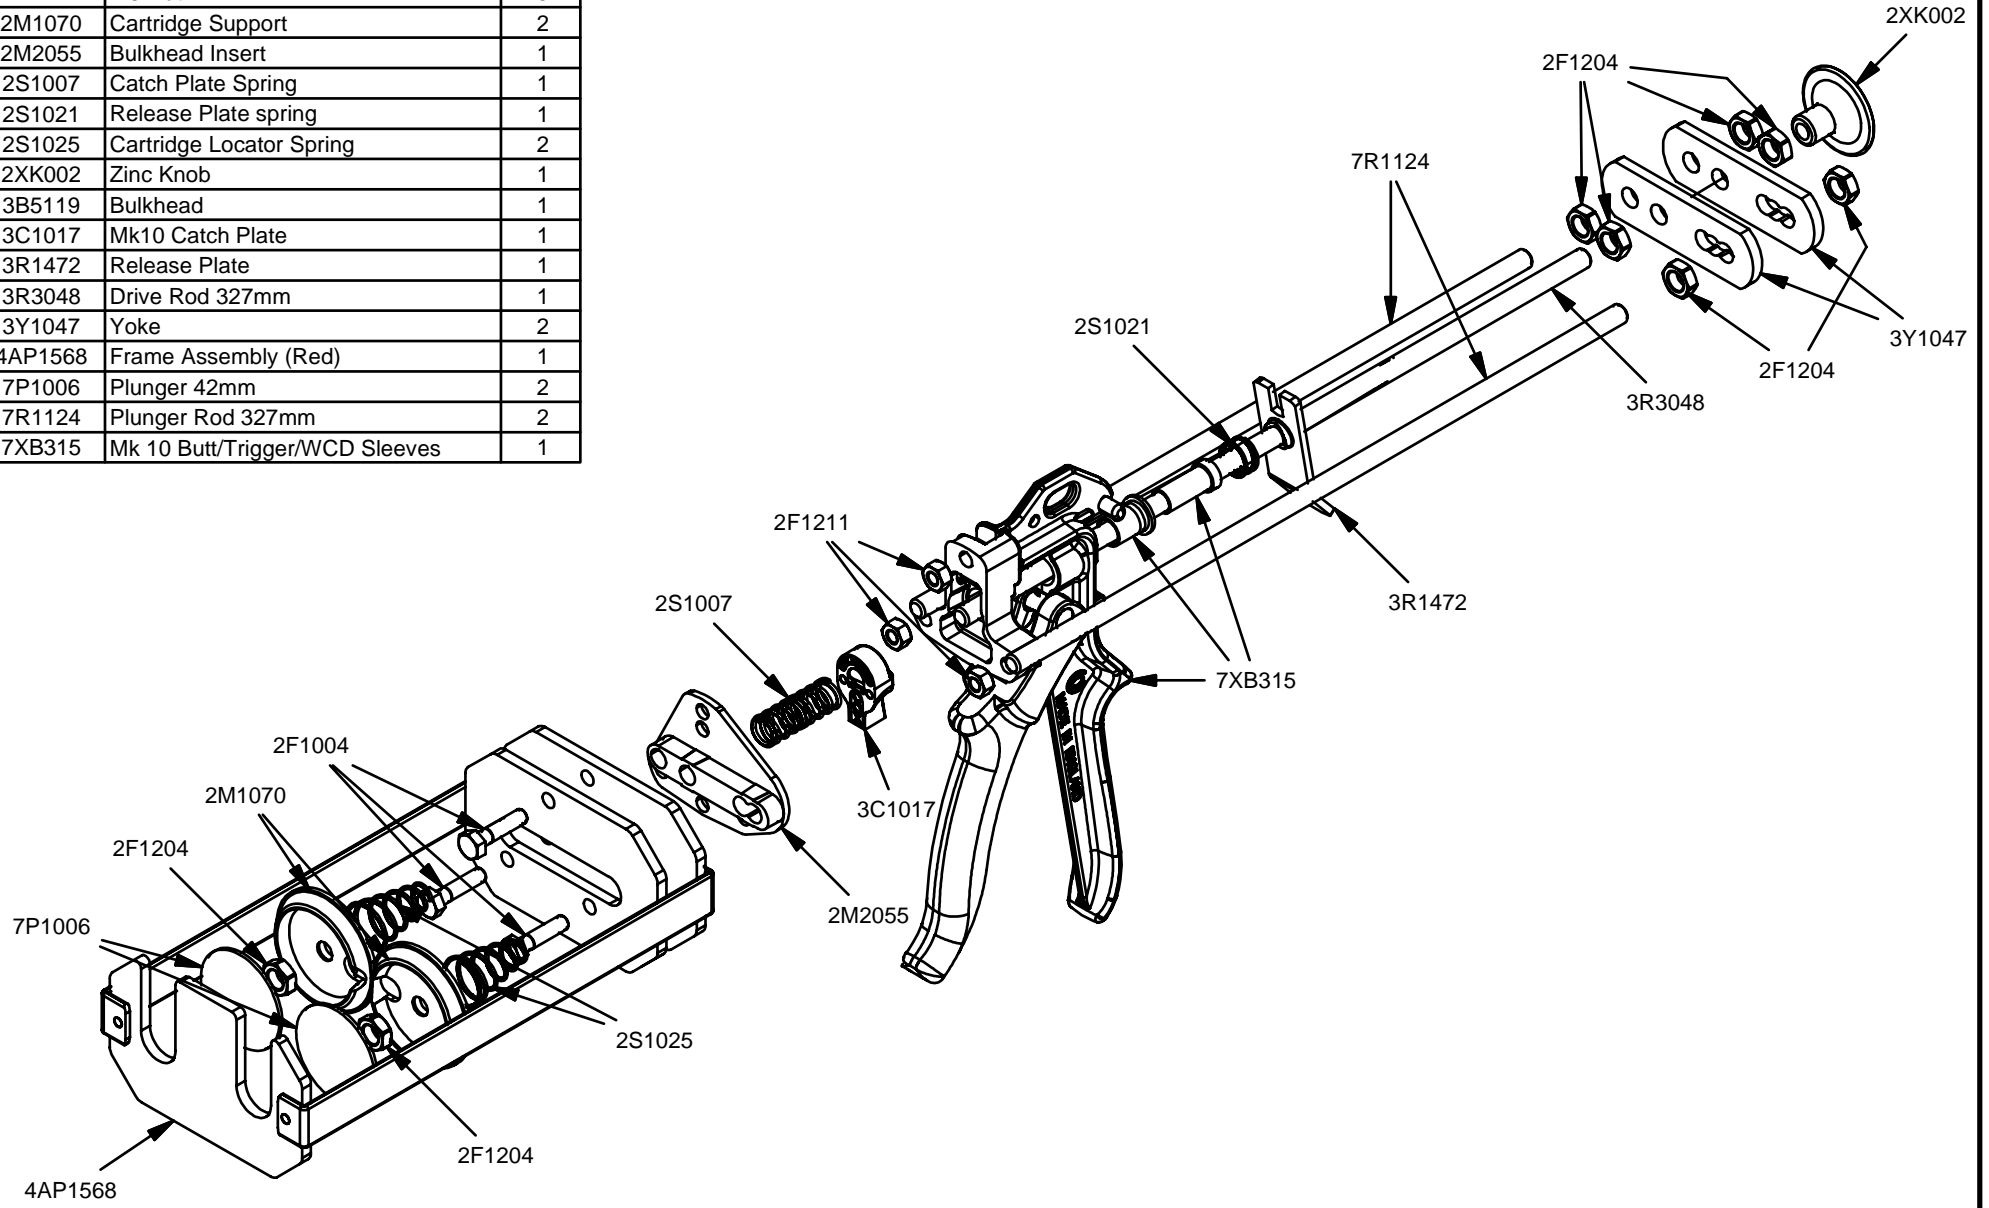

Parts List		
STOCK No	DESCRIPTION	QTY
2F1004	M6 x 25mm Hexagon bolt	3
2F1204	M8 Lock Nut	8
2F1211	M6 Nut	3
2M1070	Cartridge Support	2
2M2055	Bulkhead Insert	1
2S1007	Catch Plate Spring	1
2S1021	Release Plate spring	1
2S1025	Cartridge Locator Spring	2
2XK002	Zinc Knob	1
3B5119	Bulkhead	1
3C1017	Mk10 Catch Plate	1
3R1472	Release Plate	1
3R3048	Drive Rod 327mm	1
3Y1047	Yoke	2
4AP1568	Frame Assembly (Red)	1
7P1006	Plunger 42mm	2
7R1124	Plunger Rod 327mm	2
7XB315	Mk 10 Butt/Trigger/WCD Sleeves	1

CBM 310 CP(X)

www.pccox.co.uk
 sales@pccox.co.uk
 TEL:44(0)1635 264500

REV	DATE
B	13/08/2003

Parts List		
STOCK No	DESCRIPTION	QTY
2F1004	M6 x 25mm Hexagon bolt	3
2F1204	M8 Lock Nut	8
2F1211	M6 Nut	3
2M1070	Cartridge Support	2
2M2055	Bulkhead Insert	1
2S1007	Catch Plate Spring	1
2S1021	Release Plate spring	1
2S1025	Cartridge Locator Spring	2
2XK002	Zinc Knob	1
3B5119	Bulkhead	1
3C1017	Mk10 Catch Plate	1
3R1472	Release Plate	1
3R3048	Drive Rod 327mm	1
3Y1047	Yoke	2
4AP1568	Frame Assembly (Red)	1
7P1006	Plunger 42mm	2
7R1124	Plunger Rod 327mm	2
7XB315	Mk 10 Butt/Trigger/WCD Sleeves	1