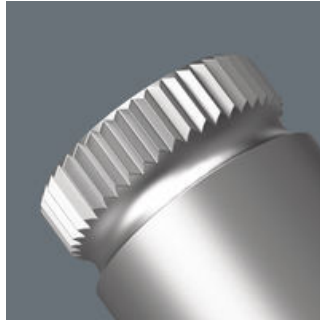

EAN:	4013288221209	Size:	0x0x0 mm
Part number:	05042671001	Weight:	0 g
Article number:	781 A	Country of origin:	CZ
		Customs tariff number:	82079030

- 1/4" to 1/2" connection part
- With secure socket fixing
- With 1/4" square head socket drive
- 1/2" external square
- Made of chrome-vanadium for high load capacity

Connection part 1/4" square head socket to 1/2" external square head. For manual and machine-operated tools (non-impact), with ball stop groove to safely lock the socket, knurling at the rear end for manageability during manual use; chrome-vanadium, dull chromed.

Our Autumn/Winter production innovations

Chrome vanadium steel

Knurling

The connection parts are suitable for high loads thanks to their chrome-vanadium steel design.

Knurling on lower end for more grip when used manually