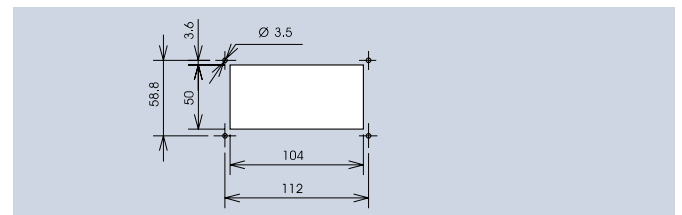

Montageöffnung · Mounting Opening