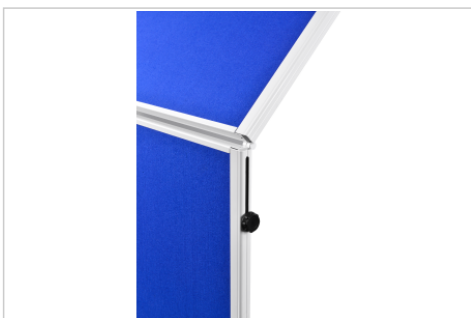

ECONOMY workshop board

foldable 150x120cm blue

- Functional, foldable mobile workshop board
- Double-sided felt pinboard
- White powder coated aluminium board frame
- Footings and legs in white powder coated steel
- Set of 4 lockable castors included
- Height of the total product: 195 cm
- Board size: H 150 x W 120 cm

- Easily collect ideas and create overviews
- Pin paper directly on the board surface
- Lightweight and easy to move around
- Versatile: can be used as pinboard and divider wall
- Quick mounting: can be set up by one person

Recommended accessories

- Carry bag foldable workshop board, multiboard (Art.No. 7-230100)

Art.No. **7-209400**

GTIN **8713797090865**

Specifications

Surface (material/colour)	Felt / Blue
Frame (material/colour)	Aluminium / -
Corner (material/colour)	Plastic / Light grey matt
Article dimensions	1200 x 1500 x 22.1 mm
Total dimensions	- x 1950 x - mm
Mobile	Yes
Castors	Yes
Number of lockable castors	4
Foldable	Yes
Product warranty	2 Years