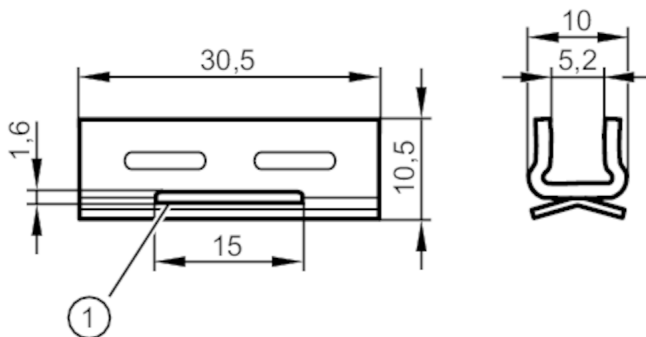

## Mounting adapter for clean-line cylinders

ADAPT METAL CLEAN-LINE CYL

1 slot for fixing strap

### Mechanical data

Weight

[g]

11.4

Dimensions

[mm]

10.5 x 30.5 x 10

Materials