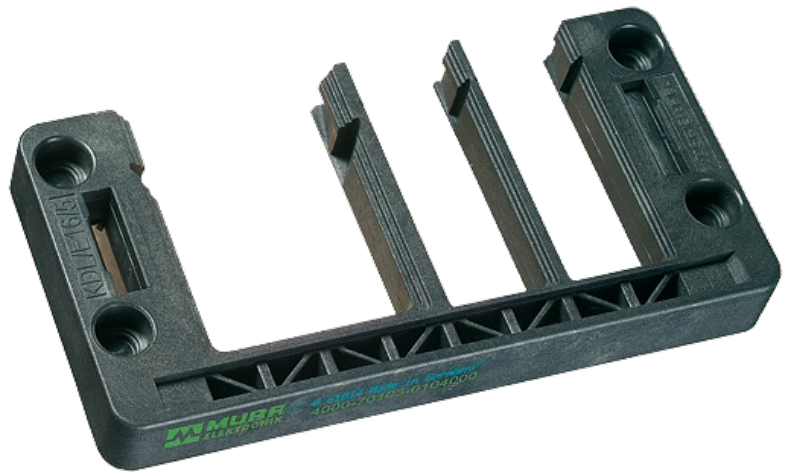

MODLINK MSDD CABLE ENTRY SYSTEM

KDL/E 24/7

Size 24
for 7 cables (1 large, 6 small)

For sale only in packing units

[Link to Product](#)

Illustration

Product may differ from Image

Approvals

General data

Protection	IP54
Housing	Polyamide
Dimensions outside (H x W x D)	146 x 58 x 14 mm
Dimensions H x W x D	116x58x14 mm
Temperature range	-40...+80 °C

Commercial data

country of origin	DE
customs tariff number	39269097
minimum order quantity	1