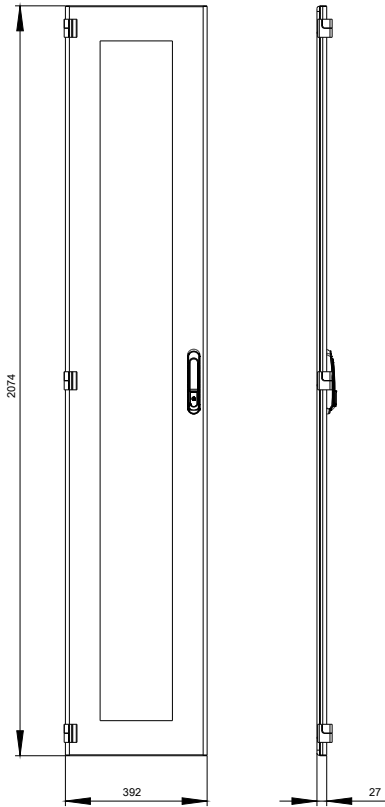

Industry Mall (Online ordering system)

<https://eb.automation.siemens.com/mall/en/WW/Catalog/Product/8MF12402UT150BE2>

Service&Support (Manuals, Certificates, Characteristics, FAQs,...)

<http://support.automation.siemens.com/WW/view/en/8MF12402UT150BE2/all>

Image database (product images, 2D dimension drawings, 3D models, device circuit diagrams, ...)

<http://www.automation.siemens.com/bilddb/cax_en.aspx?mfb=8MF12402UT150BE2>

CAX-Online-Generator

<http://www.siemens.com/cax>

Tender specifications

<http://ausschreibungstexte.siemens.com/tiplv>