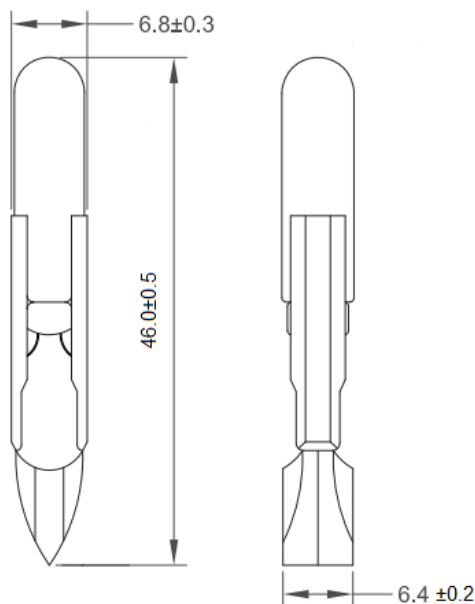

Part Number: 03636000

Type	Size	Rating	Description
Incandescent	T6.8	60V 20mA	Telephone Slidebase

Dimensions in millimetres

TEST VOLTS	CURRENT (mA)			LIGHT OUTPUT (Lm)			LIFE Hours
	Min.	Nom.	Max.	Min.	Nom.	Max.	
60	18	20	22	1.5	2.0	2.5	

Notes:

- 1 **Base Type** T6.8 telephone slide
- 2 **Filament Shape** CC-2F
- 3 **Lamp Marking** 60V 20mA
- 4 **Environmental** RoHS & REACH SVHC compliant