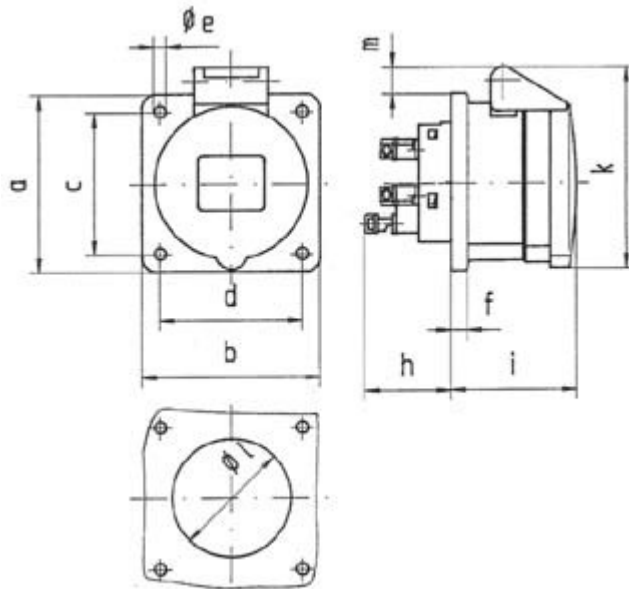

Quick Connect Blue Straight Panel Mounting Socket With 62mm x 62mm Flange 2P+E (6H) IP44 16A 240V

Dimensions

All dimensions in mm.

a	b	c	d
62	62	47	47
eØ	f	h	i
5.5	7	35.5	51
k	lØ	m	Conductor mm ² min
70	45	10	1.5
Conductor mm ² max			
4			