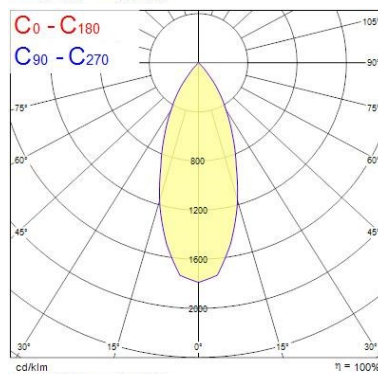

Myriad Square IP65 Silver Reflector - White Bezel

MYRIAD SQUARE IP65 FLOOD 4K DALI EM SILREF WBEZ
2056391

Packaging

Single packaging type	Carton
Product EAN number	5025768563913
Packaging single length / height (cm)	25.0
Packaging single width (cm)	20.0
Packaging single depth (cm)	25.0
DUN14 (outer)	05025768563913
Units per outer package	1
Packaging outer length / height (cm)	25.0
Packaging outer width (cm)	20.0
Packaging outer depth (cm)	25.0

PHOTOMETRY