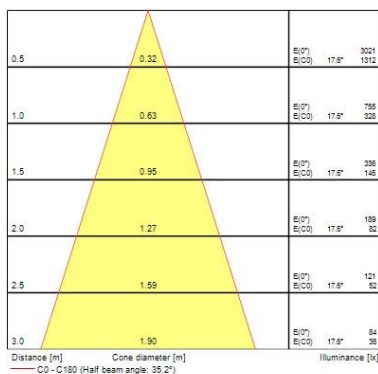

Myriad Square IP65 Silver Reflector - White Bezel

MYRIAD SQUARE IP65 FLOOD 4K DALI EM SILREF WBEZ
2056391

Packaging

Single packaging type	Carton
Product EAN number	5025768563913
Packaging single length / height (cm)	25.0
Packaging single width (cm)	20.0
Packaging single depth (cm)	25.0
DUN14 (outer)	05025768563913
Units per outer package	1
Packaging outer length / height (cm)	25.0
Packaging outer width (cm)	20.0
Packaging outer depth (cm)	25.0

PHOTOMETRY