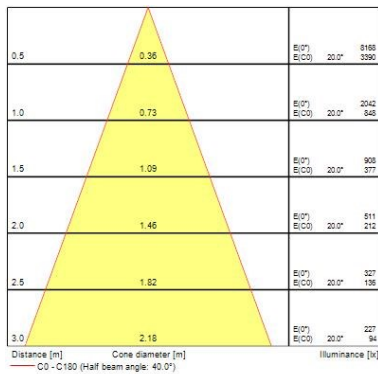

Myriad Square IP65 Silver Reflector - White Bezel

MYRIAD SQUARE IP65 FLOOD 4K DALI EM SILREF WBEZ
2056391

Packaging

Single packaging type	Carton
Product EAN number	5025768563913
Packaging single length / height (cm)	25.0
Packaging single width (cm)	20.0
Packaging single depth (cm)	25.0
DUN14 (outer)	05025768563913
Units per outer package	1
Packaging outer length / height (cm)	25.0
Packaging outer width (cm)	20.0
Packaging outer depth (cm)	25.0

PHOTOMETRY