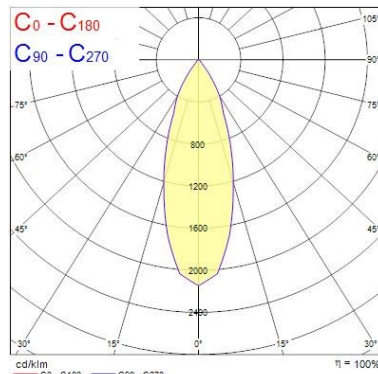

Myriad Square IP65 Silver Reflector - White Bezel

MYRIAD SQUARE IP65 FLOOD 4K DALI EM SILREF WBEZ
2056391

Packaging

Single packaging type	Carton
Product EAN number	5025768563913
Packaging single length / height (cm)	25.0
Packaging single width (cm)	20.0
Packaging single depth (cm)	25.0
DUN14 (outer)	05025768563913
Units per outer package	1
Packaging outer length / height (cm)	25.0
Packaging outer width (cm)	20.0
Packaging outer depth (cm)	25.0

PHOTOMETRY