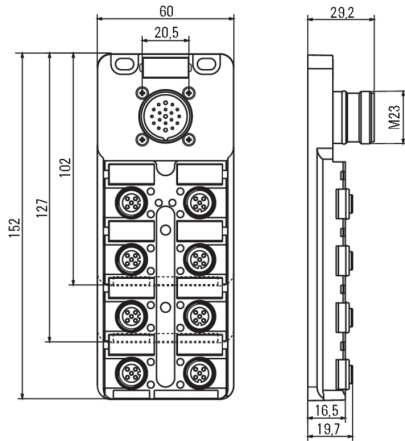

Technische Daten

Dimensions and weights

Net weight 230 g

General data

Number of contact sockets	8	Fire behaviour	V-0
Contact tube diameter	M12	No. of poles	5
Plugging cycles	≤ 50	Pollution severity	3
Distributor outlet	with M23 outlet	Insulation resistance	10 ⁹ Ω
Rated voltage , max.	30 V	Rated voltage , min.	10 V
Test voltage	1 kV	Current per signal	2 A
Total current	10 A	Max. current-carrying capacity per slot	4 A
Housing main material	Pocan	Housing colour	grey, RAL 7032
Screw socket	CuZn, nickel-plated	Hood sealing material	Viton
Contact material	CuZn	Contact surface	Gold-plated
Contact carrier material	PBT (UL 94 V0)	Sheathing stripping length	100 mm
Conductor O.D.	-	LED initiator	Yes
LED	Yes	LED colour for indicating operation	green
LED colour for I/O function	yellow		

Zeichnungen

Dimensioned drawing

Circuit diagram