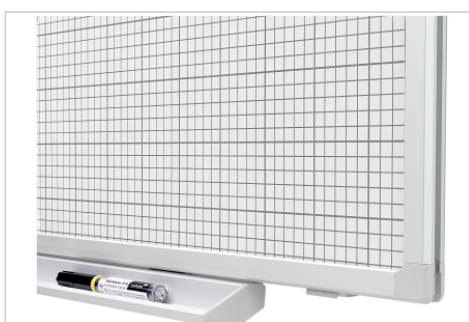

## PROFESSIONAL printed whiteboard grid 90x120cm

- High-quality lightweight and scratch-resistant whiteboard with a printed grid (grid size 10 mm)
- Suitable for writing on with dry erase whiteboard markers
- Magnetic enamel steel surface using e3 Ceramic Steel, which is Cradle to Cradle Certified™ at the Bronze level
- Aluminium frame with light grey plastic corner caps
- Can be mounted horizontally or vertically with screws or block magnets (not included)
- Marker tray (length = board height), board marker, mounting set and mounting instructions included

- Printed grid lines make it easy to write, draw and create overviews
- Excellent writing and dry erase performance
- Magnetic surface: Easy to attach notes, sketches and photos
- Engineered to be bacteria resistant: the smooth, nonporous surface prevents growth and reproduction of bacteria and germs
- Easy wall mounting: flexible mounting & concealed slot system
- 25 year guarantee on the perfect writability and wipeability of the board surface when used in combination with Legamaster accessories

## Specifications

Height adjustable	No
Marker tray material	Aluminium
Surface (material/colour)	Enamel / White
Frame (material/colour)	Aluminium / Silver
Corner (material/colour)	Plastic / Light grey mat
Magnetic	Yes
Article dimensions	1200 x 900 x 22 (mm)
Mobile	No
Castors	No
Double sided	Yes
Pre printed	Yes
Weight / m2	9.00 kg
Mounting type	Wall
Included accessories	Board marker, Mounting materials, Marker tray
Surface warranty	25 Years