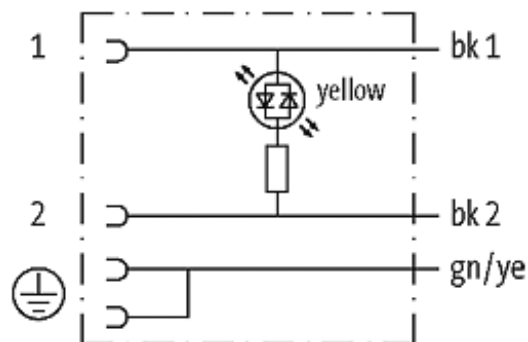

MSUD VALVE PLUG FORM A 18MM

PUR 3X0.75 black 16m

Form A (18 mm)
24 V AC/DC with LED

Further cable lengths on request. Plastic housings with good resistance against chemicals and oils. The resistance to aggressive media should be individually tested for your application. Further details on request.

[Link to Product](#)

Illustration