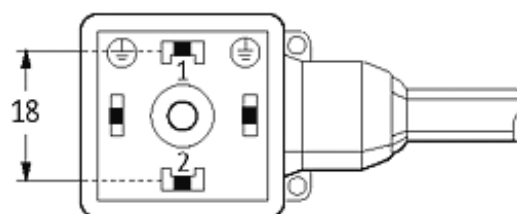

MSUD VALVE PLUG FORM A 18MM

PUR 3X0.75 black 16m

Form A (18 mm)
24 V AC/DC with LED

Further cable lengths on request. Plastic housings with good resistance against chemicals and oils. The resistance to aggressive media should be individually tested for your application. Further details on request.

[Link to Product](#)

Illustration