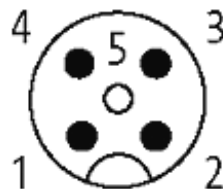

M12 MALE 0° / M12 FEMALE 0° SHIELDED

PUR 4X0.34 shielded GRAY, UL/CSA, drag ch 9m

Male straight to female straight
M12 - M12, 4-pole

Plastic housings with good resistance against chemicals and oils. The resistance to aggressive media should be individually tested for your application. Further details on request. Further cable lengths on request.

[Link to Product](#)

Illustration

Male

Female

Product may differ from Image