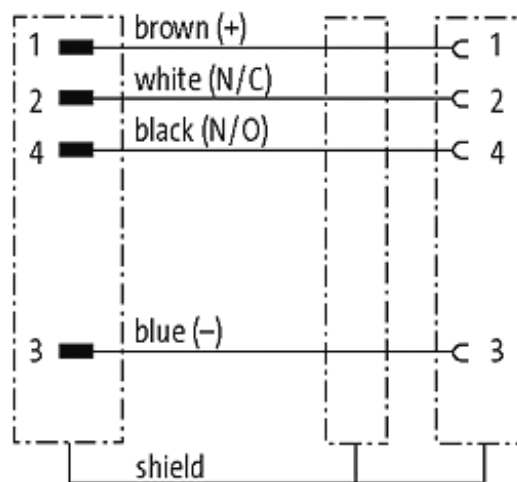

M12 MALE 0° / M12 FEMALE 0° SHIELDED

PUR 4X0.34 shielded GRAY, UL/CSA, drag ch 9m

Male straight to female straight
M12 - M12, 4-pole

Plastic housings with good resistance against chemicals and oils. The resistance to aggressive media should be individually tested for your application. Further details on request. Further cable lengths on request.

[Link to Product](#)

Illustration

Male

Female

Product may differ from Image