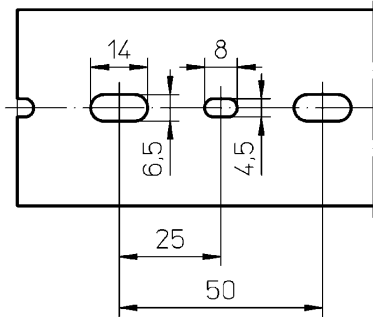

Betaduct PVC Solid Wall Cable Trunking

W = 25, 37.5 and 50 mm