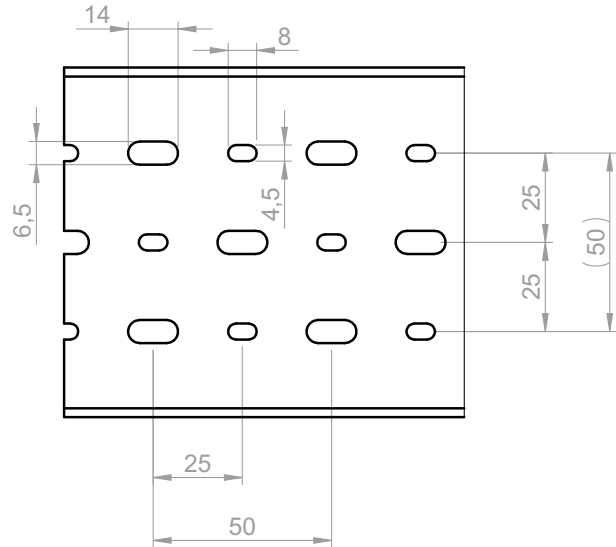

W = 75, 100 and 125 mm