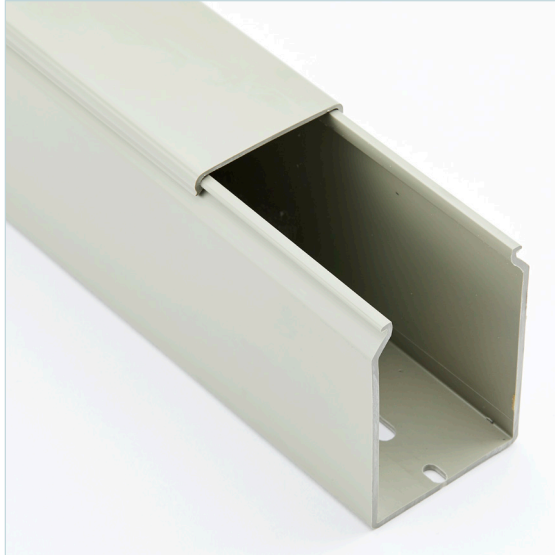

Betaduct PVC Solid Wall Cable Trunking

Specification

Material	Rigid PVC 9051 LF
Colour	Grey RAL7030, Black RAL9005
Operating Temp	-5°C to +60°C
Volume Resistivity	1 E15 Ohm. cm
Dielectric Strength	15 kV/mm
Flame Resistance	V0 UL94
Tensile Strength	>40 MPa
Ultimate Elongation	>160%
Fire Rating	DIN 5510-2 S3-SR1-ST2
Weather Resistance	Good
Stabilization	Calcium / Zinc
Glow Wire Flammability	+960°C
UL Recognised	UL 1565 E509564
CSA Recognised	CSA-C22.2 No. 18.5 E509564

Key Features

- Lightweight and self-extinguishing
- Excellent rigidity and performance characteristics
- Easy installation
- Base holes to EN 50085-2-3*
*100mm height base holes to DIN 43659-1
- Secure clip on lid
- Supplied in 2m lengths

Spare lids available

Part Number		Nominal External (mm)		Lengths Per Pack	Quantity Per Pack (m)
Grey	Black	Height	Width		
10480021Y		25	25	12	24
10480022Y	10110000Y	37.5	25	12	24
10480023Y	09230000Y	50	25	12	24
	09240000Y	75	25	8	16
10480032Y	10140000Y	37.5	37.5	12	24
10480033Y	10150000Y	50	37.5	8	16