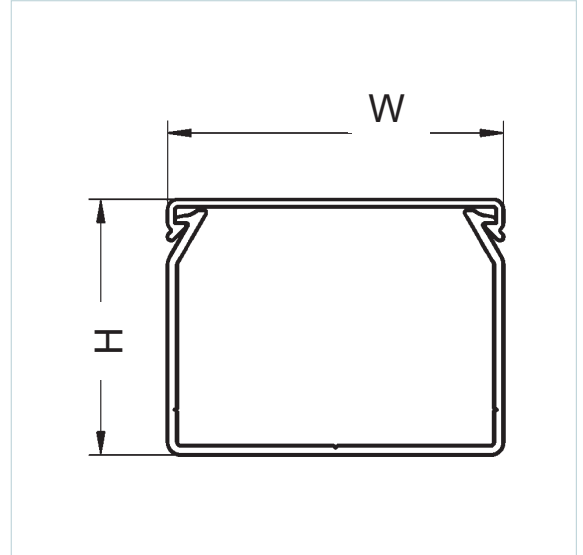

Betaduct PVC Solid Wall Cable Trunking

Specification

Material	Rigid PVC 9051 LF
Colour	Grey RAL7030, Black RAL9005
Operating Temp	-5°C to +60°C
Volume Resistivity	1 E15 Ohm. cm
Dielectric Strength	15 kV/mm
Flame Resistance	V0 UL94
Tensile Strength	>40 MPa
Ultimate Elongation	>160%
Fire Rating	DIN 5510-2 S3-SR1-ST2
Weather Resistance	Good
Stabilization	Calcium / Zinc
Glow Wire Flammability	+960°C
UL Recognised	UL 1565 E509564
CSA Recognised	CSA-C22.2 No. 18.5 E509564

Key Features

- Lightweight and self-extinguishing
- Excellent rigidity and performance characteristics
- Easy installation
- Base holes to EN 50085-2-3*
*100mm height base holes to DIN 43659-1
- Secure clip on lid
- Supplied in 2m lengths

Spare lids available

Part Number		Nominal External (mm)		Lengths Per Pack	Quantity Per Pack (m)
Grey	Black	Height	Width		
10480021Y		25	25	12	24
10480022Y	10110000Y	37.5	25	12	24
10480023Y	09230000Y	50	25	12	24
	09240000Y	75	25	8	16
10480032Y	10140000Y	37.5	37.5	12	24
10480033Y	10150000Y	50	37.5	8	16

Betaduct PVC Solid Wall Cable Trunking

Part Number		Nominal External (mm)		Lengths Per Pack	Quantity Per Pack (m)
Grey	Black	Height	Width		
	10160000Y	75	37.5	8	16
10480051Y	10190000Y	37.5	50	12	24
10480053Y	09260000Y	50	50	8	16
10480054Y	09270000Y	75	50	8	16
10480055Y	10220000Y	100	50	8	16
10480073Y	10240000Y	50	75	8	16
10480074Y	09290000Y	75	75	8	16
10480075Y	10260000Y	100	75	4	8
10480103Y	10280000Y	50	100	4	8
10480104Y	10290000Y	75	100	4	8
10480105Y	10300000Y	100	100	4	8