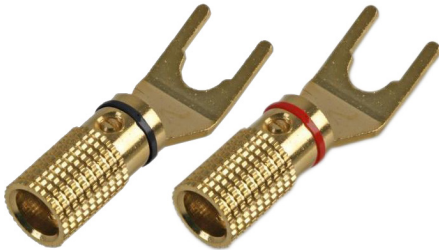

# Screw-Type Spade Plug

## Black and Red Ring

multicomp<sup>PRO</sup>

### Diagram

Dimensions : Millimetres

Item	Designation	Material
1	Spade Plug	Cu
2	Plastic Ring	PVC
3	Body	Cu
4	Screw	Cu

### Part Number Table

Description	Colour	Part Number
Screw-Type Spade Plug	Black	27-8192
	Red	PSG03223

**Important Notice :** This data sheet and its contents (the "Information") belong to the members of the AVNET group of companies (the "Group") or are licensed to it. No licence is granted for the use of it other than for information purposes in connection with the products to which it relates. No licence of any intellectual property rights is granted. The Information is subject to change without notice and replaces all data sheets previously supplied. The Information supplied is believed to be accurate but the Group assumes no responsibility for its accuracy or completeness, any error in or omission from it or for any use made of it. Users of this data sheet should check for themselves the Information and the suitability of the products for their purpose and not make any assumptions based on information included or omitted. Liability for loss or damage resulting from any reliance on the Information or use of it (including liability resulting from negligence or where the Group was aware of the possibility of such loss or damage arising) is excluded. This will not operate to limit or restrict the Group's liability for death or personal injury resulting from its negligence. Multicomp Pro is the registered trademark of Premier Farnell Limited 2019.