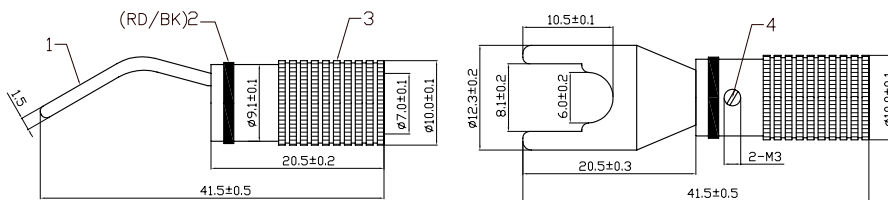

# Screw-Type Spade Plug

### Diagram

Dimensions : Millimetres

Item	Designation	Material
1	Spade Plug	Cu
2	Plastic Ring	PVC
3	Body	Cu
4	Screw	Cu

### Part Number Table

Description	Colour	Part Number
Screw-Type Spade Plug	Black	27-8192
	Red	PSG03223

**Important Notice :** This data sheet and its contents (the "Information") belong to the members of the AVNET group of companies (the "Group") or are licensed to it. No licence is granted for the use of it other than for information purposes in connection with the products to which it relates. No licence of any intellectual property rights is granted. The Information is subject to change without notice and replaces all data sheets previously supplied. The Information supplied is believed to be accurate but the Group assumes no responsibility for its accuracy or completeness, any error in or omission from it or for any use made of it. Users of this data sheet should check for themselves the Information and the suitability of the products for their purpose and not make any assumptions based on information included or omitted. Liability for loss or damage resulting from any reliance on the Information or use of it (including liability resulting from negligence or where the Group was aware of the possibility of such loss or damage arising) is excluded. This will not operate to limit or restrict the Group's liability for death or personal injury resulting from its negligence. Multicomp Pro is the registered trademark of Premier Farnell Limited 2019.