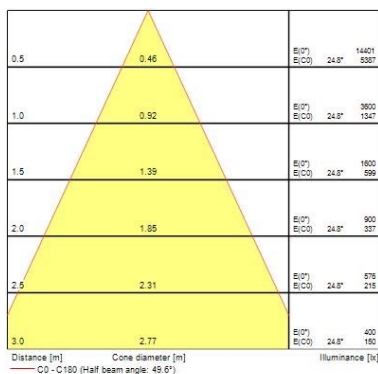

Beacon LED XXL

BEACON XXL MB DALI 3K L3 WHT
2093009

Physical data

Housing colour	White
IP rating	IP20
Diffuser finish	Diffuse
Reflector finish	None
Nominal Product Length (mm)	85
Nominal Product Width (mm)	168
Nominal Product Height (mm)	205
Nominal Product Diameter (mm)	113
Weight (kg)	1.5

Packaging

Single packaging type	Carton
Product EAN number	5025768930098
Packaging single length / height (cm)	25.0
Packaging single width (cm)	19.5
Packaging single depth (cm)	20.0
DUN14 (outer)	05025768930098
Units per outer package	1
Packaging outer length / height (cm)	25.0
Packaging outer width (cm)	19.5
Packaging outer depth (cm)	20.0

PHOTOMETRY

TECHNICAL DRAWINGS