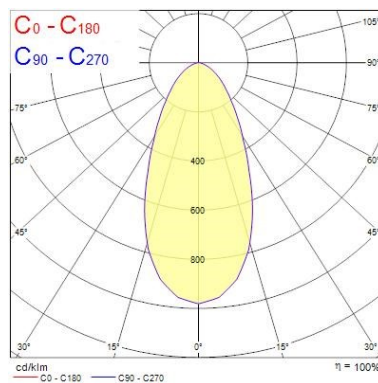

Beacon LED XXL

BEACON XXL MB DALI 3K L3 WHT
2093009

Physical data

Housing colour	White
IP rating	IP20
Diffuser finish	Diffuse
Reflector finish	None
Nominal Product Length (mm)	85
Nominal Product Width (mm)	168
Nominal Product Height (mm)	205
Nominal Product Diameter (mm)	113
Weight (kg)	1.5

Packaging

Single packaging type	Carton
Product EAN number	5025768930098
Packaging single length / height (cm)	25.0
Packaging single width (cm)	19.5
Packaging single depth (cm)	20.0
DUN14 (outer)	05025768930098
Units per outer package	1
Packaging outer length / height (cm)	25.0
Packaging outer width (cm)	19.5
Packaging outer depth (cm)	20.0

PHOTOMETRY

TECHNICAL DRAWINGS