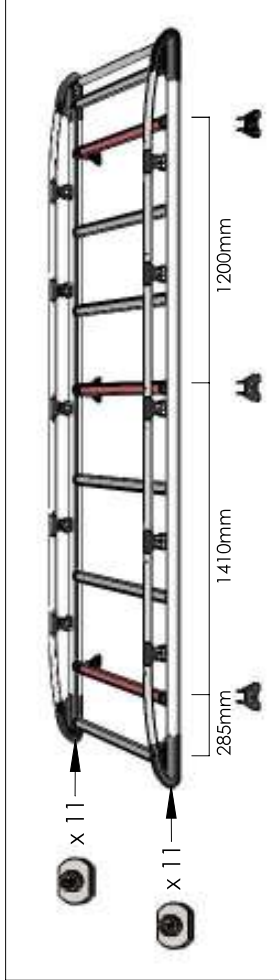

**A545**

44kg + xx kg = Max. 150kg

**JUMPER/RELAY/BOXER/DUCATO**  
2002-  
L1, H1, TWIN DOORS

**A546**

45kg + xx kg = Max. 150kg

**JUMPER/RELAY/BOXER/DUCATO**  
2002-  
L2, H1, TWIN DOORS

**A547**

44kg + xx kg = Max. 150kg

**JUMPER/RELAY/BOXER/DUCATO**  
2002-  
L2, H2, TWIN DOORS

--	--

(1:1)

PS095 x 6

MS170 x 6

EXT09-004 x 6

MS202 x 6

PS089 x 1

PS090 x 1

FB003 (M8 x 65) x 12

FW002 (M8) x 24

FN006 (M8) x 18

FS035 (M8 x 40) x 6

Q9978 (M8) x 12

PS065 (M8) x 6

FN023 (M8) x 22

FS059 (M8 x 25) x 22

FT01 x 1

13mm x 2